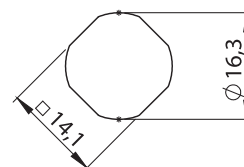

1014 - Mini Wing Knob Quarter Turn GH=13,5

	Chrome Plated	Black Coated
Without Barrel	1014 - 210 - xxx	1014 - 220 - xxx
Keyed 2222	1014 - 910 - xxx	1014 - 920 - xxx
Keyed Differ	1014 - 919 - xxx	1014 - 929 - xxx

You may chose the XXX part from the first table of cam pages.

Quarter Turns

**Material**

- Housing** : Zinc Die, Black coated or Chrome plated
- Wing Knob**: Zinc Die, Black coated or Chrome plated
- Nut** : Zinc Die, zinc plated
- Cam** : Steel, zinc plated

**Options**

**Cams** : Page 84

Cut out

IP 65

LH/RH

RoHS