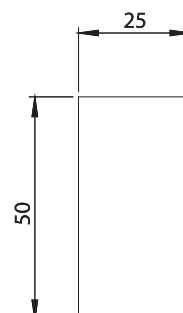

### 1251 - Quarter Turn - T Handle with Escutcheon

	Item Number
Non Locking	1251 - 510 - xxx
Keyed Alike 3333	1251 - 513 - xxx

You may chose XXX section from cam tables

Stainless Steel Products

#### Cut Out

IP 65

LH/RH