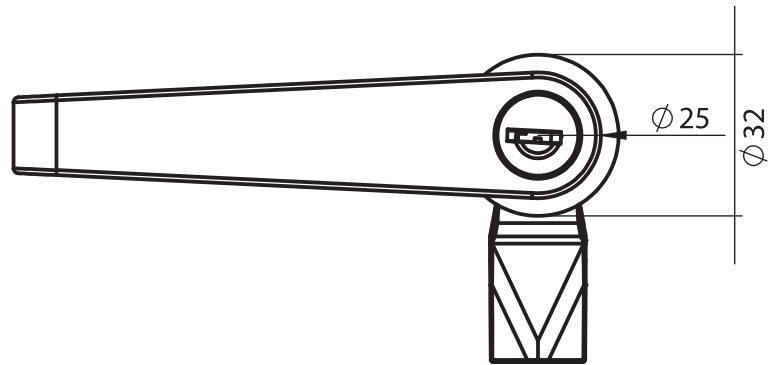

Stainless Steel Products

Material

Housing and L Handle : Stainless Steel,
AISI 316

Cam : Stainless Steel,
AISI 304

Options

Cams : Page 336

Cut Out

1255 - L Handle with Cylinder GH=18

	Item Number
Non-Locking	1255 - 500 - xxx
Keyed 3333	1255 - 503 - xxx

You may chose XXX section from cam tables

IP 65

LH/RH