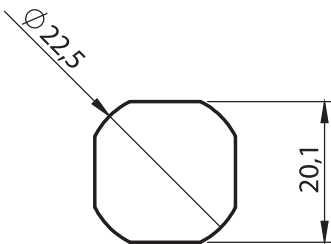

Stainless Steel Products

Material

Housing and L Handle : Stainless Steel,
AISI 316

Cam : Stainless Steel,
AISI 304

Options

Cams : Page 336

Cut Out

1255 - L Handle with Cylinder GH=18

	Item Number
Non-Locking	1255 - 500 - xxx
Keyed 3333	1255 - 503 - xxx

You may chose XXX section from cam tables

IP 65

LH/RH