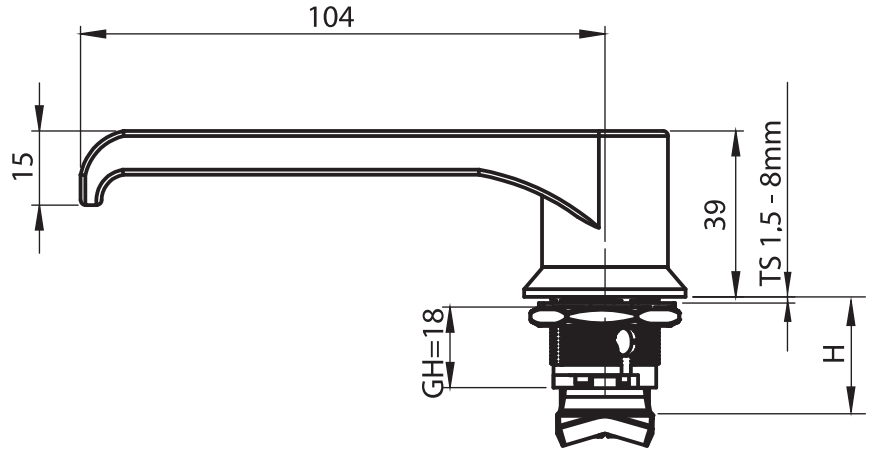

Stainless Steel Products

Material

Housing and L Handle : Stainless Steel,
AISI 316

Cam : Stainless Steel,
AISI 304

Options

Cams : Page 336

Cut Out

1255 - L Handle with Cylinder GH=18

	Item Number
Non-Locking	1255 - 500 - xxx
Keyed 3333	1255 - 503 - xxx

You may chose XXX section from cam tables

IP 65

LH/RH