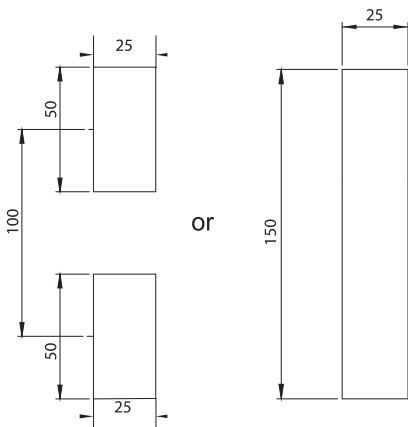

Cut out

2207 - Swinghandle

Type of Cylinder		
	Double Bit 3 mm	2207 - 041 - xxx
	Double Bit 5 mm	2207 - 042 - xxx
	Triangular 8 mm	2207 - 047 - xxx
	Triangular 8 mm	2207 - 043 - xxx
	Triangular 9 mm	2207 - 049 - xxx
	Square 7 mm	2207 - 044 - xxx
	Square 8 mm	2207 - 045 - xxx
	Slotted	2207 - 048 - xxx

	Keyed 3333	2207 - 023 - xxx
	Keyed Same	2207 - 027 - xxx
	Keyed Differ	2207 - 029 - xxx
	Keyed Differ with Master System	2207 - 028 - xxx

You may chose XXX section from cam tables

Swinghandles

Material

Handle : Polyamide (PA6 GFR30), black
 Dish : Polyamide (PA6 GFR30), black

Options

Cams : Page 84-85
 Round Rods : Page 81
 Rod Guides : Page 82

Complete Plastic	IP 65		LH/RH
			RoHS