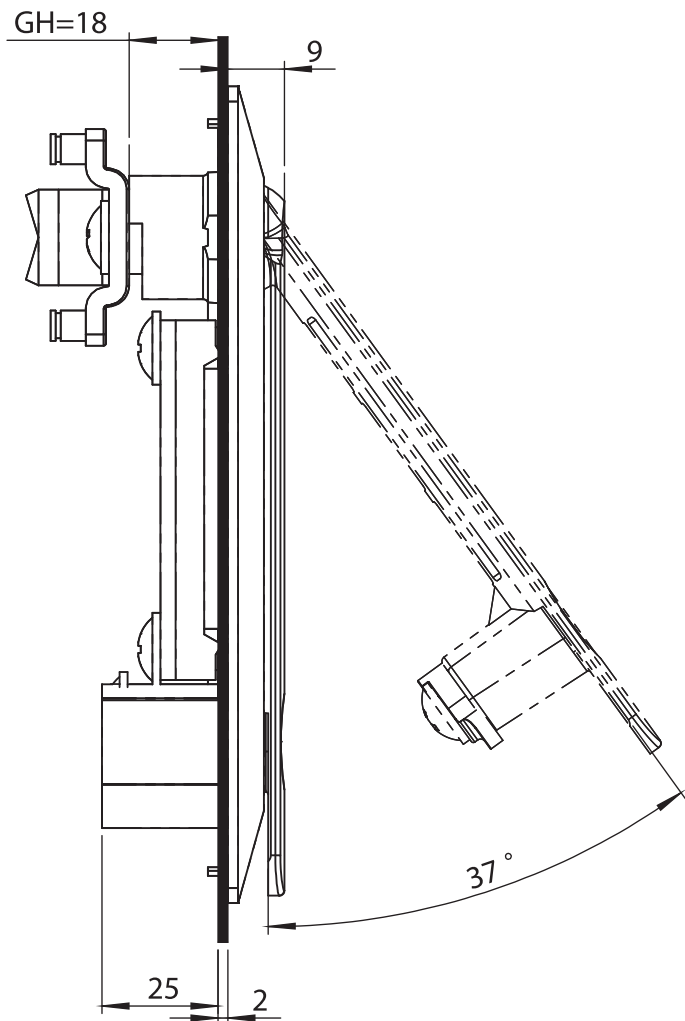

Cut out

2207 - Swinghandle

Type of Cylinder		
	Double Bit 3 mm	2207 - 041 - xxx
	Double Bit 5 mm	2207 - 042 - xxx
	Triangular 8 mm	2207 - 047 - xxx
	Triangular 8 mm	2207 - 043 - xxx
	Triangular 9 mm	2207 - 049 - xxx
	Square 7 mm	2207 - 044 - xxx
	Square 8 mm	2207 - 045 - xxx
	Slotted	2207 - 048 - xxx

	Keyed 3333	2207 - 023 - xxx
	Keyed Same	2207 - 027 - xxx
	Keyed Differ	2207 - 029 - xxx
	Keyed Differ with Master System	2207 - 028 - xxx

You may chose XXX section from cam tables

Swinghandles

Material

Handle : Polyamide (PA6 GFR30), black
 Dish : Polyamide (PA6 GFR30), black

Options

Cams : Page 84-85
 Round Rods : Page 81
 Rod Guides : Page 82

Complete Plastic	IP 65		LH/RH
			RoHS