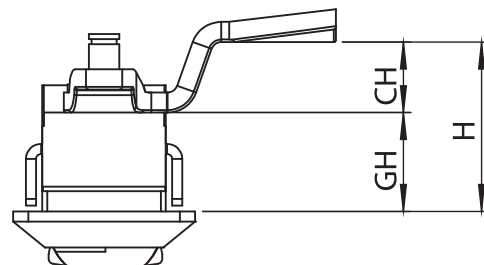

Cut out

2207 - Swinghandle

Type of Cylinder		
	Double Bit 3 mm	2207 - 041 - xxx
	Double Bit 5 mm	2207 - 042 - xxx
	Triangular 8 mm	2207 - 047 - xxx
	Triangular 8 mm	2207 - 043 - xxx
	Triangular 9 mm	2207 - 049 - xxx
	Square 7 mm	2207 - 044 - xxx
	Square 8 mm	2207 - 045 - xxx
	Slotted	2207 - 048 - xxx

	Keyed 3333	2207 - 023 - xxx
	Keyed Same	2207 - 027 - xxx
	Keyed Differ	2207 - 029 - xxx
	Keyed Differ with Master System	2207 - 028 - xxx

You may chose XXX section from cam tables

Swinghandles

Material

Handle : Polyamide (PA6 GFR30), black
 Dish : Polyamide (PA6 GFR30), black

Options

Cams : Page 84-85
 Round Rods : Page 81
 Rod Guides : Page 82

Complete Plastic	IP 65		LH/RH
			RoHS