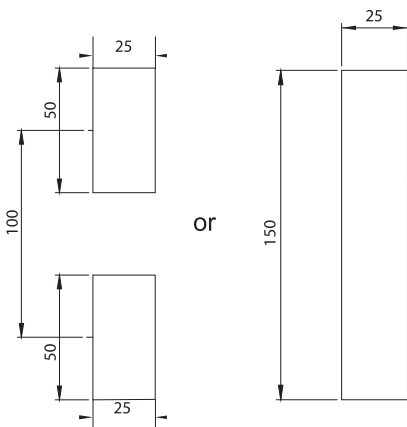

Cut out

### 2214 - Swinghandle

Type of Profile Cylinder		
	Double Bit 3 mm	2214 - 031 - xxx
	Double Bit 5 mm	2214 - 032 - xxx
	Triangular 8 mm	2214 - 037 - xxx
	Triangular 8 mm	2214 - 033 - xxx
	Triangular 9 mm	2214 - 039 - xxx
	Square 7 mm	2214 - 034 - xxx
	Square 8 mm	2214 - 035 - xxx
	Slotted	2214 - 038 - xxx

	Keyed 3333	2214 - 013 - xxx
	Keyed Same	2214 - 017 - xxx
	Keyed Differ	2214 - 019 - xxx
	Keyed Differ with Master System	2214 - 018 - xxx

You may chose XXX section from cam tables

Swinghandles