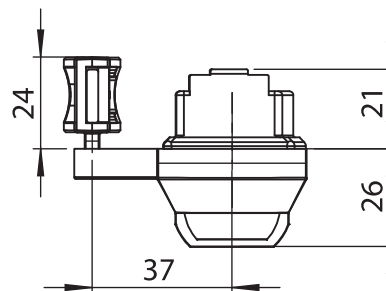

Cut out

2730 - Swinghandle

	Insert Type	Item Number
	Double bit 3 mm	2730 - 031
	Double bit 5 mm	2730 - 032
	Triangular 7 mm	2730 - 037
	Triangular 8 mm	2730 - 033
	Triangular 9 mm	2730 - 039
	Square 7 mm	2730 - 034
	Square 8 mm	2730 - 035
	Slotted	2730 - 038

	Keyed 3333	2730 - 013
	Keyed Same	2730 - 017
	Keyed Differ	2730 - 019
	Keyed Differ with Master System	2730 - 018

Rod Latch Systems

Material

Handle : Polyamide (PA6 GFR30), black

Dish : Polyamide (PA6 GFR30), black