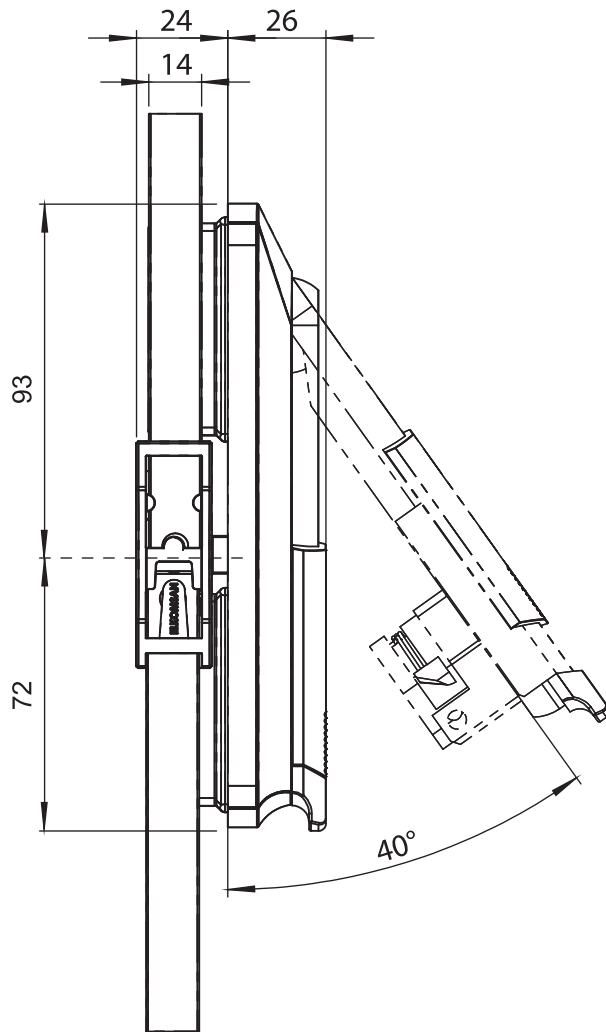

Cut out

2730 - Swinghandle

	Insert Type	Item Number
	Double bit 3 mm	2730 - 031
	Double bit 5 mm	2730 - 032
	Triangular 7 mm	2730 - 037
	Triangular 8 mm	2730 - 033
	Triangular 9 mm	2730 - 039
	Square 7 mm	2730 - 034
	Square 8 mm	2730 - 035
	Slotted	2730 - 038

	Keyed 3333	2730 - 013
	Keyed Same	2730 - 017
	Keyed Differ	2730 - 019
	Keyed Differ with Master System	2730 - 018

Rod Latch Systems

Material

Handle : Polyamide (PA6 GFR30), black

Dish : Polyamide (PA6 GFR30), black