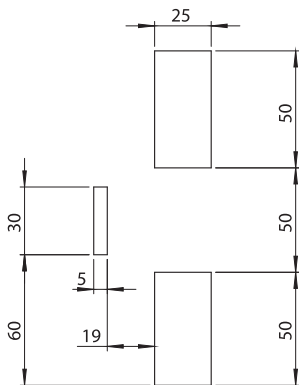

Cut out

2730 - Swinghandle

	Insert Type	Item Number
	Double bit 3 mm	2730 - 031
	Double bit 5 mm	2730 - 032
	Triangular 7 mm	2730 - 037
	Triangular 8 mm	2730 - 033
	Triangular 9 mm	2730 - 039
	Square 7 mm	2730 - 034
	Square 8 mm	2730 - 035
	Slotted	2730 - 038

	Keyed 3333	2730 - 013
	Keyed Same	2730 - 017
	Keyed Differ	2730 - 019
	Keyed Differ with Master System	2730 - 018

Rod Latch Systems

Material

Handle : Polyamide (PA6 GFR30), black

Dish : Polyamide (PA6 GFR30), black