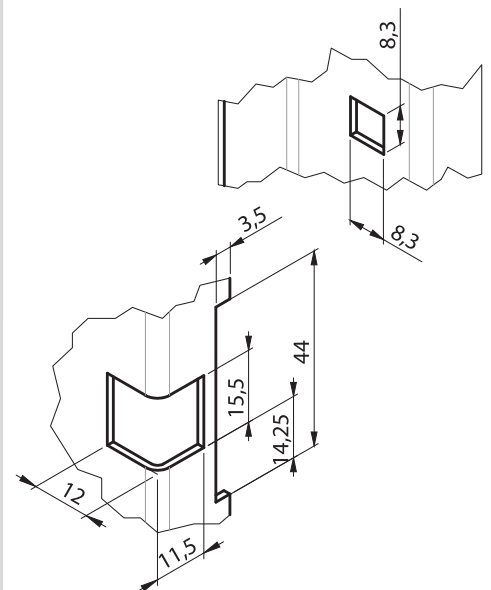

3002 - 180° Hinge

	Black Coated	Chrome Plated
Item Number	3002 - 210	3002 - 220

Corner Hinges

Material

Housing : Zinc die, chrome plated or black coated

Pin : Steel and Polyamide (PA)

Washers : Polyamide (PA)

Cut Out

LH/RH