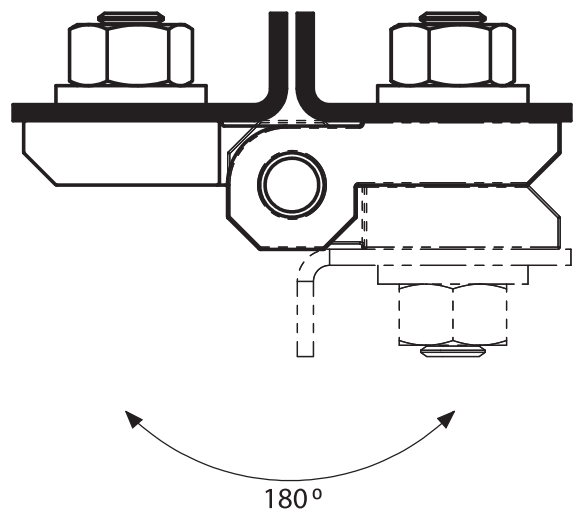

Stainless Steel Products

Material

Housing : Stainless Steel, AISI 316
Pin : Stainless Steel, AISI 304

3011 - 180° Hinge

Item Number	3011 - 500
-------------	------------

LH/RH