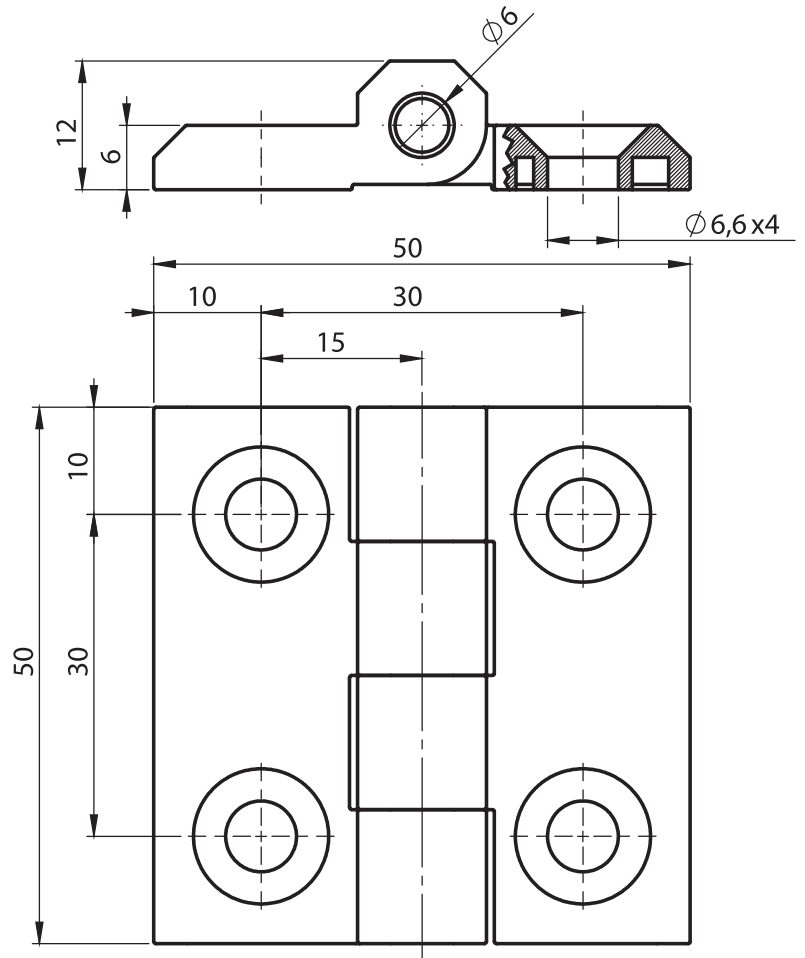

Stainless Steel Products

Material

Housing : Stainless Steel, AISI 316
Pin : Stainless Steel, AISI 304

3011 - 180° Hinge

Item Number	3011 - 500
-------------	------------

LH/RH