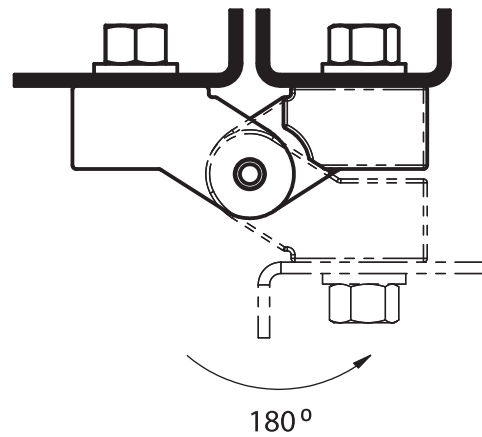

Leaf Hinges

Material

Housing : Polyamide (PA6 GFR30), black
Pin : Steel, zinc plated

3017 - 180° Hinge

Item Number	3017 - 100
-------------	------------

Complete Metal

LH/RH