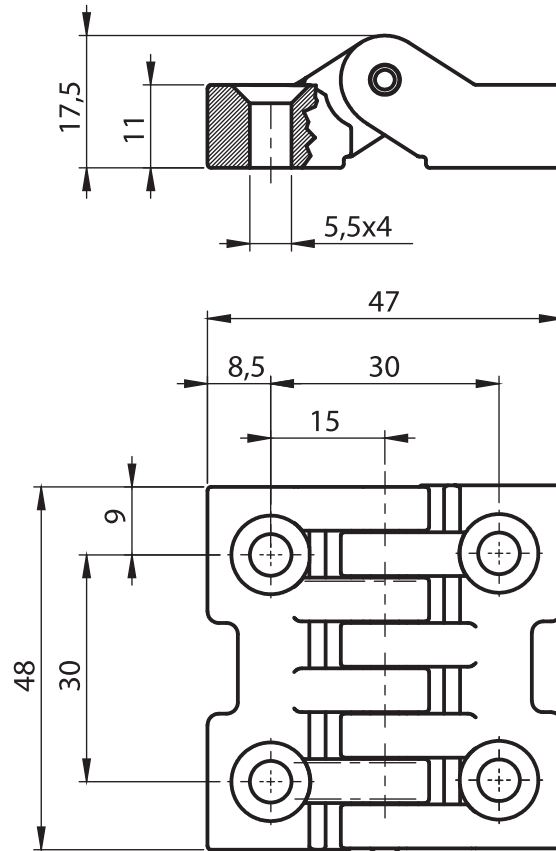

Leaf Hinges

Material

Housing : Polyamide (PA6 GFR30), black
Pin : Steel, zinc plated

3017 - 180° Hinge

Item Number	3017 - 100
-------------	------------

Complete Metal

LH/RH