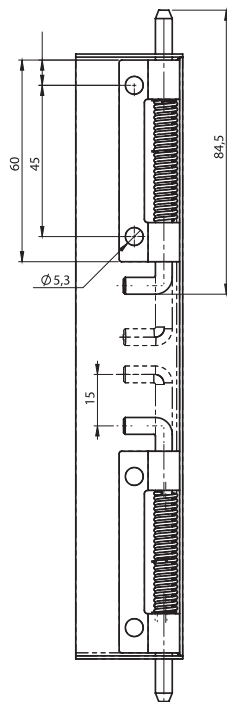

3023 - 120° Concealed Hinge

	RH	LH
Item Number	3023 - 501	3024 - 502

**3023
120° Concealed Hinge**

Material

Stainless Steel AISI 304

Stainless Steel Products

LH/RH

3025 - 120° Concealed Hinge

	RH	LH
Item Number	3025 - 501	3027 - 502

**3025
120° Concealed Hinge**

Material

Stainless Steel AISI 304

LH/RH