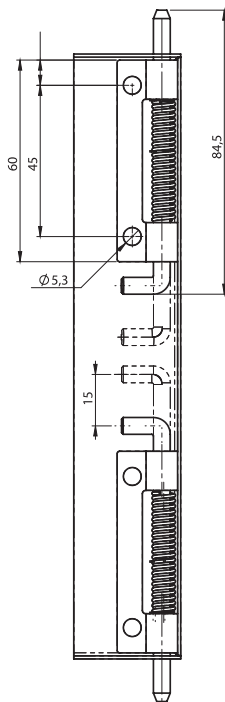

3023 - 120° Concealed Hinge

	RH	LH
Item Number	3023 - 501	3024 - 502

3023
120° Concealed Hinge

Material

Stainless Steel AISI 304

Stainless Steel Products

LH/RH

3025 - 120° Concealed Hinge

	RH	LH
Item Number	3025 - 501	3027 - 502

3025
120° Concealed Hinge

Material

Stainless Steel AISI 304

LH/RH