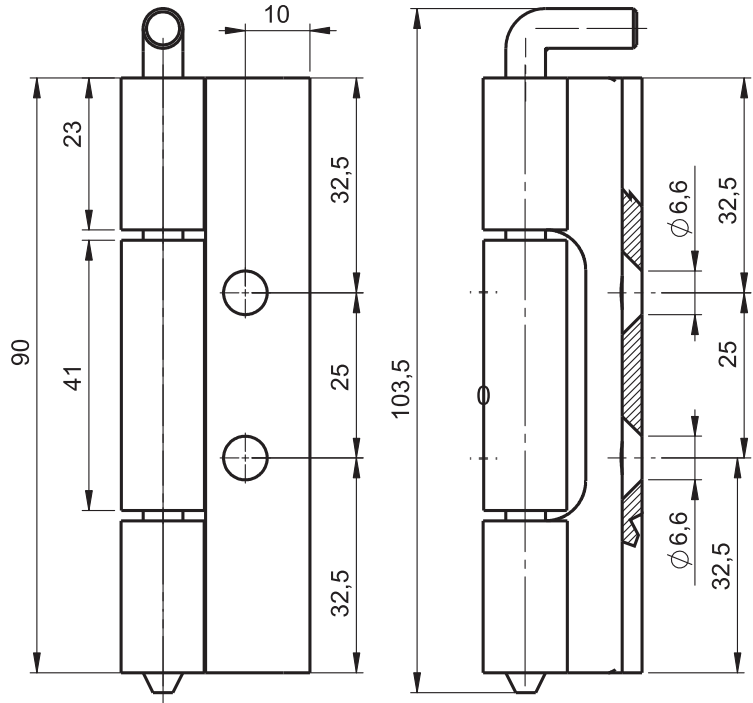

Concealed Hinges

Material

- Housing** : Steel raw or zinc plated
- Welding Part** : Steel
- Pin** : Steel, zinc plated

• Screws are not included

3026 - 120° Hinge

	Raw Steel	Zinc Plated
Item Number	3026 - 300	3026 - 330

LH/RH