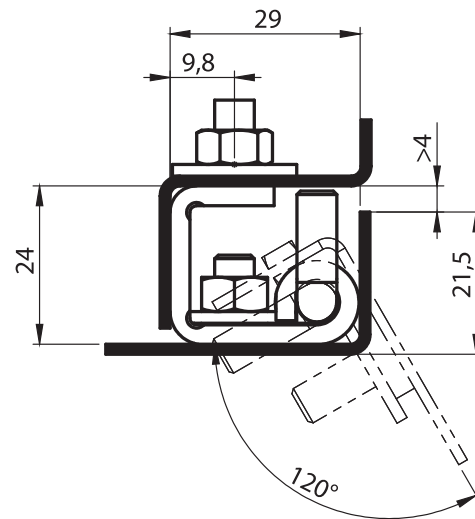

Concealed Hinges

Material

- Housing** : Steel raw or zinc plated
- Welding Part** : Steel
- Pin** : Steel, zinc plated

• Screws are not included

3026 - 120° Hinge

	Raw Steel	Zinc Plated
Item Number	3026 - 300	3026 - 330

LH/RH