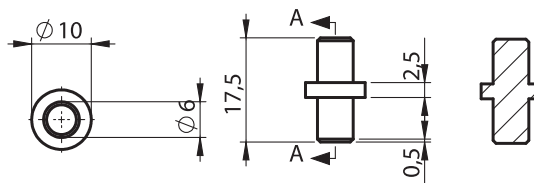

3076
120° Hinge

Material
Housing : Polyamide (PA6 GFR30), black
Pin : Steel, zinc plated
Spring : Spring steel

LH/RH

3076 - 120° Hinge

Item Number	3076 - 100
-------------	------------

3028
120° Hinge

Material
Housing : Steel raw
Pin : Steel, zinc plated
Spring : Spring steel

LH/RH

3028 - 120° Hinge

	Hinge	Opposite Part
Item Number	3028 - 400	3028 - 405