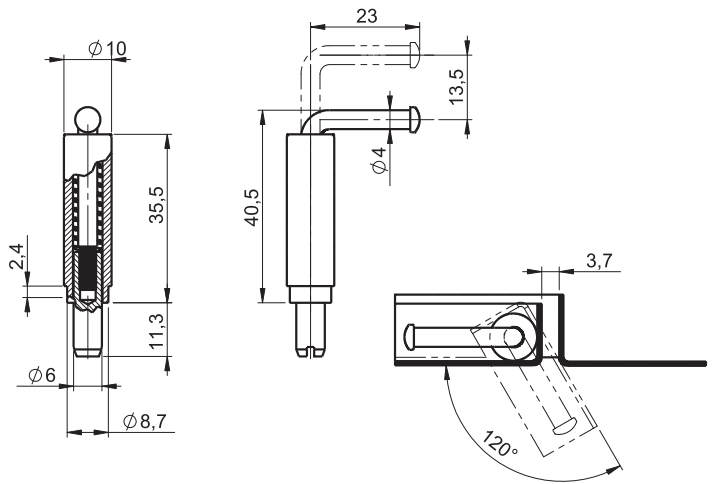

3076
120° Hinge

Material
Housing : Polyamide (PA6 GFR30), black
Pin : Steel, zinc plated
Spring : Spring steel

LH/RH

3076 - 120° Hinge

Item Number	3076 - 100
-------------	------------

3028
120° Hinge

Material
Housing : Steel raw
Pin : Steel, zinc plated
Spring : Spring steel

LH/RH

3028 - 120° Hinge

	Hinge	Opposite Part
Item Number	3028 - 400	3028 - 405