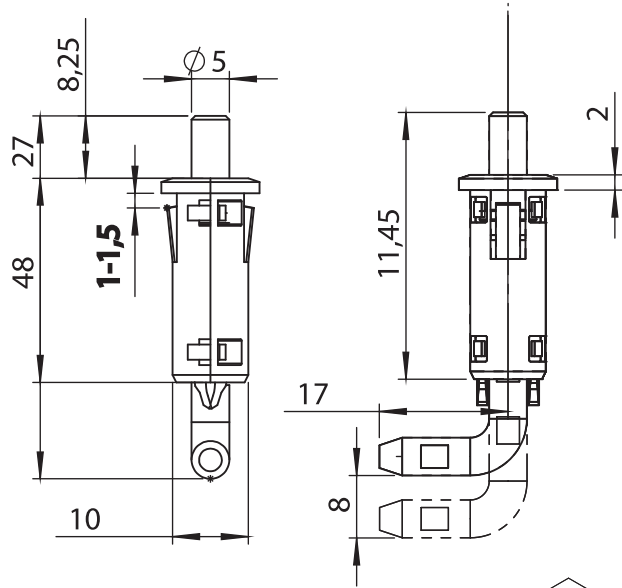

3076
120° Hinge

Material
Housing : Polyamide (PA6 GFR30), black
Pin : Steel, zinc plated
Spring : Spring steel

LH/RH

3076 - 120° Hinge

Item Number	3076 - 100
-------------	------------

3028
120° Hinge

Material
Housing : Steel raw
Pin : Steel, zinc plated
Spring : Spring steel

LH/RH

3028 - 120° Hinge

	Hinge	Opposite Part
Item Number	3028 - 400	3028 - 405