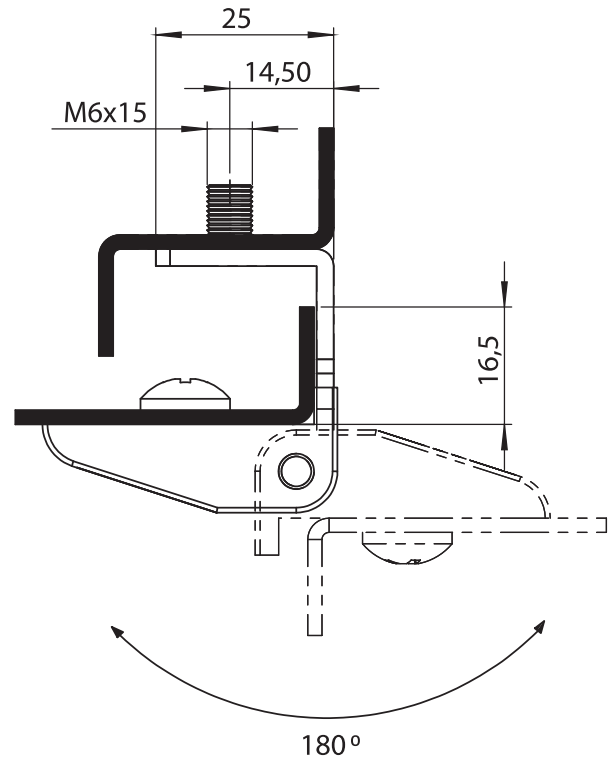

**Material**

- Housing** : Zinc die and steel  
Black coated or chrome plated
- Pin** : Steel, zinc plated

**3041 - 180° Hinge**

	Black Coated	Chrome Plated
With Holes	3041 - 210	3041 - 220
With Screws	3041 - 211	3041 - 221

LH/RH