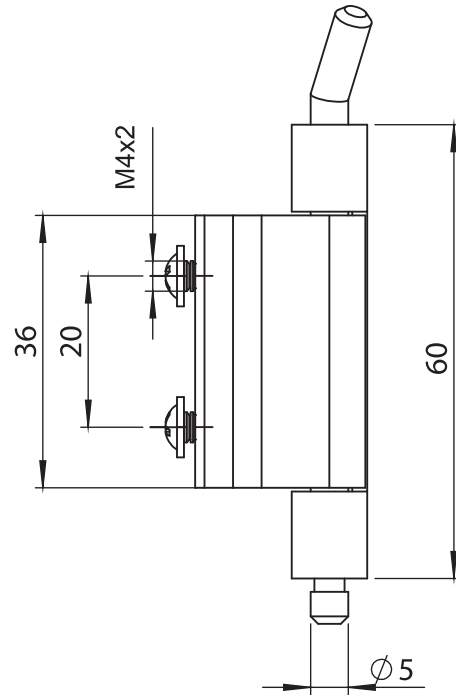

Stainless Steel Products

Material

- Housing** : Stainless Steel AISI 304
- Welding Part** : Stainless Steel AISI 304
- Pin** : Stainless Steel AISI 304

3043 - 120° Concealed Hinge

Item Number	3043 - 500
-------------	------------

LH/RH