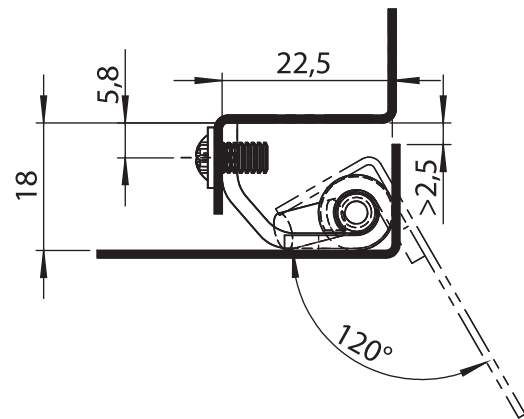

Stainless Steel Products

Material

- Housing** : Stainless Steel AISI 304
- Welding Part** : Stainless Steel AISI 304
- Pin** : Stainless Steel AISI 304

3043 - 120° Concealed Hinge

Item Number	3043 - 500
-------------	------------

LH/RH