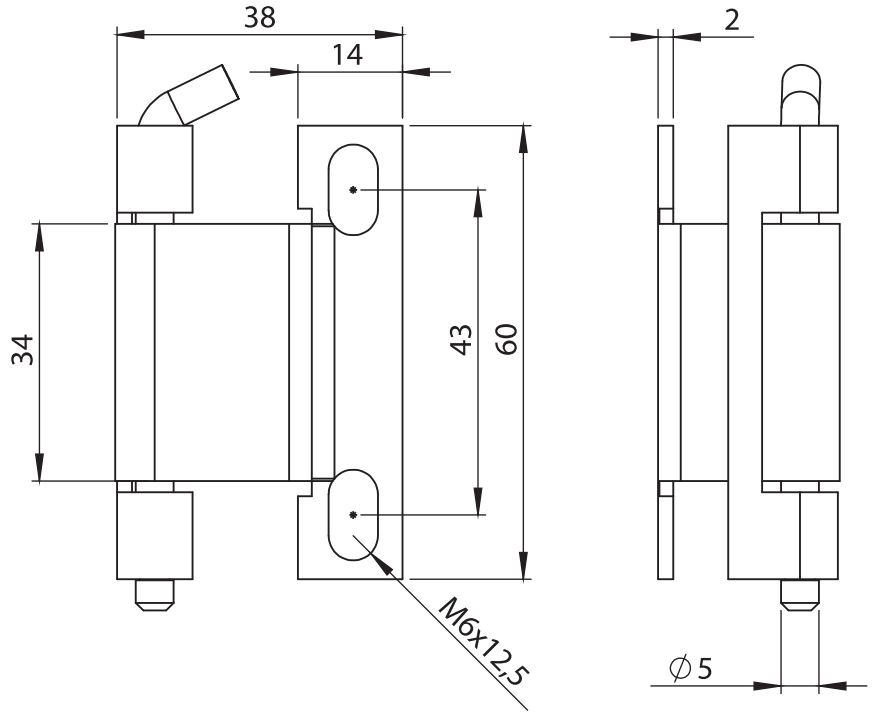

Stainless Steel Products

Material

- Housing** : Stainless Steel AISI 304
- Welding Part** : Stainless Steel AISI 304
- Pin** : Stainless Steel AISI 304

3044 - 120° Concealed Hinge

Item Number	3044 - 500
-------------	------------

LH/RH