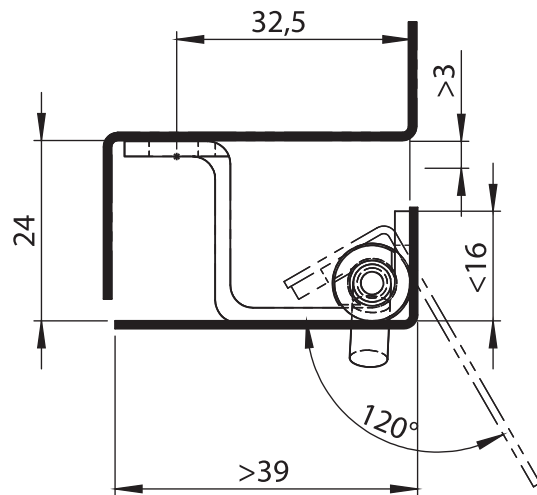

Stainless Steel Products

Material

- Housing** : Stainless Steel AISI 304
- Welding Part** : Stainless Steel AISI 304
- Pin** : Stainless Steel AISI 304

3044 - 120° Concealed Hinge

Item Number	3044 - 500
-------------	------------

LH/RH