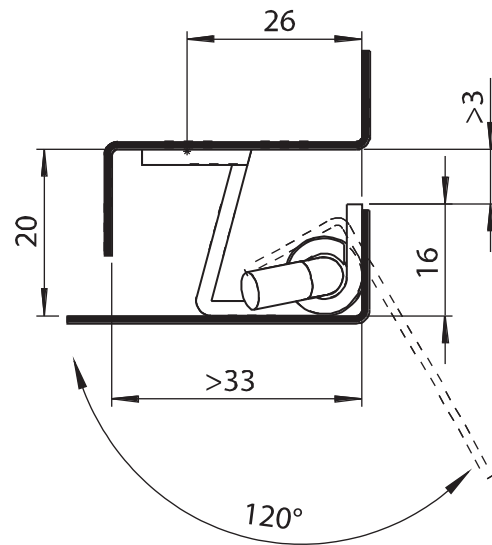

Concealed Hinges

Material

- Housing** : Steel, zinc plated
- Welding Part** : Steel
- Pin** : Steel, zinc plated

• Screws are not included

3046 - 120° Hinge

Item Number	3046 - 330
-------------	------------

LH/RH