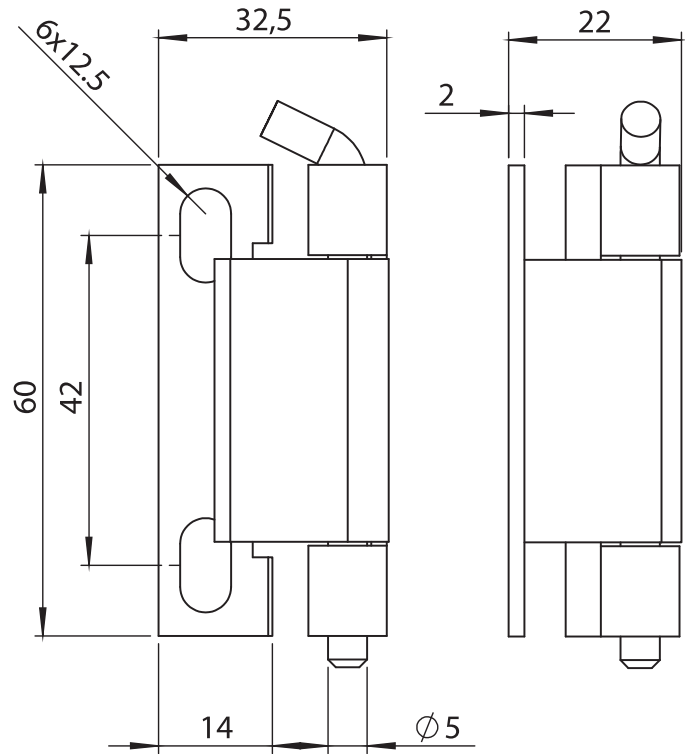

Concealed Hinges

Material

- Housing** : Steel, zinc plated
- Welding Part** : Steel
- Pin** : Steel, zinc plated

• Screws are not included

3046 - 120° Hinge

Item Number	3046 - 330
-------------	------------

LH/RH