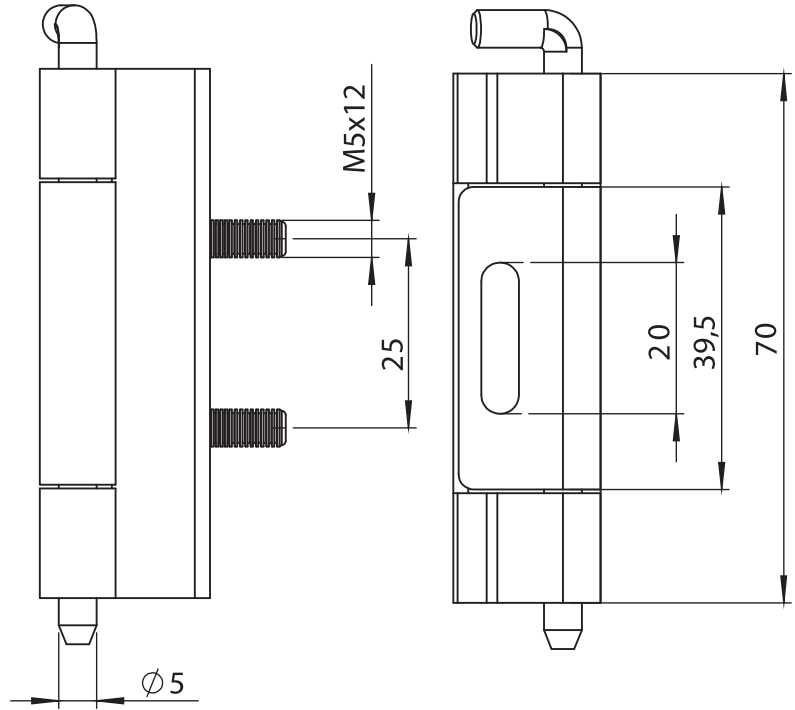

Stainless Steel Products

Material

- Housing** : Stainless Steel AISI 304
- Welding Part** : Stainless Steel AISI 304
- Pin** : Stainless Steel AISI 304

Cut out on the door

3047 - 135° Concealed Hinge

Item Number	3047 - 500
-------------	------------

LH/RH