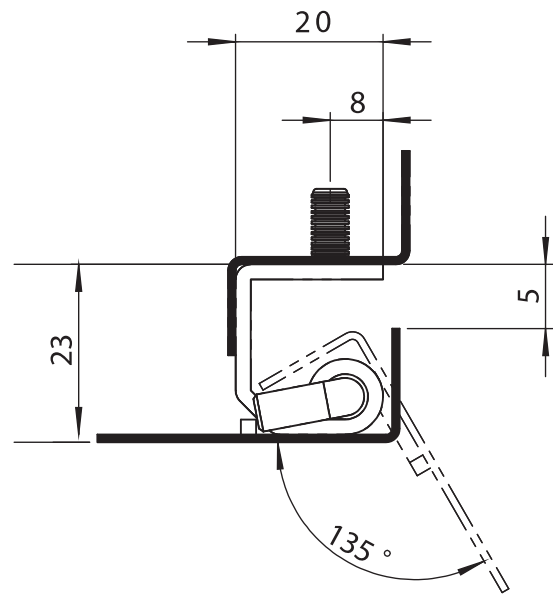

Stainless Steel Products

Material

- Housing** : Stainless Steel AISI 304
- Welding Part** : Stainless Steel AISI 304
- Pin** : Stainless Steel AISI 304

Cut out on the door

3047 - 135° Concealed Hinge

Item Number	3047 - 500
-------------	------------

LH/RH