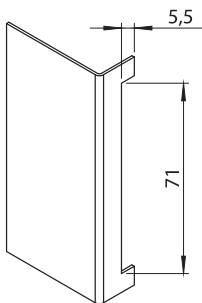

Stainless Steel Products

Material

- Housing** : Stainless Steel AISI 304
- Welding Part** : Stainless Steel AISI 304
- Pin** : Stainless Steel AISI 304

Cut out on the door

3047 - 135° Concealed Hinge

Item Number	3047 - 500
-------------	------------