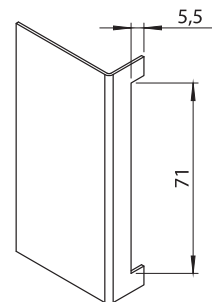

Concealed Hinges

Material

- Housing** : Steel, zinc plated
- Welding Part** : Steel, zinc plated
- Pin** : Steel, zinc plated

Cut out on the door

3047 - 135° Hinge

Item Number	3047 - 330
-------------	------------