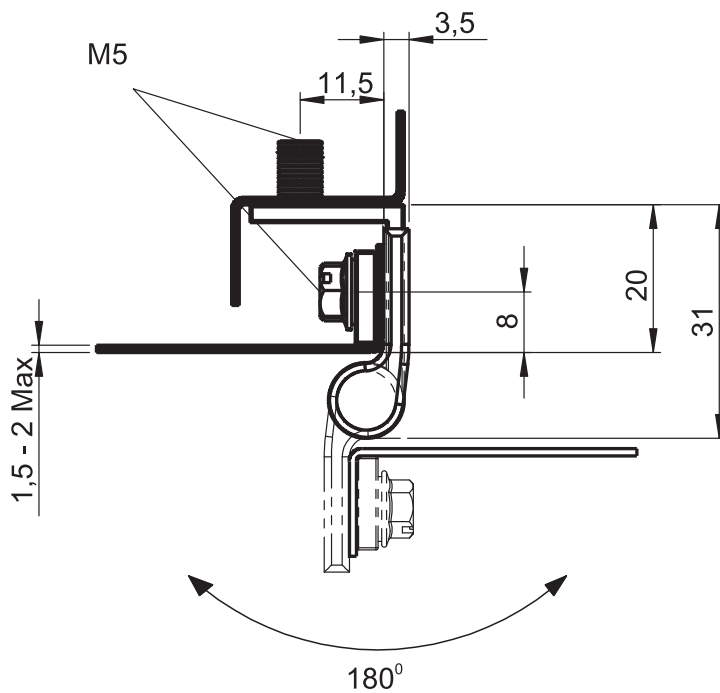

Material

Door Parts : Zinc die, black coated or chrome plated

Housing : Steel, black coated

Pin : Steel, zinc plated

3050 - 180° Hinge

	Black Coated	Chrome Plated
Item Number	3050 - 210	3050 - 220

LH/RH