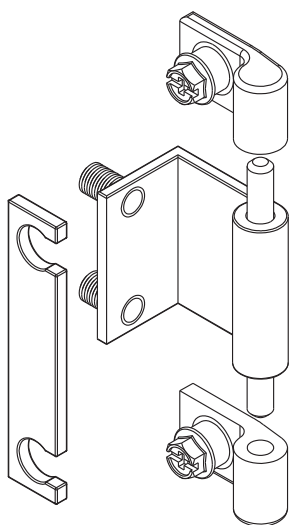

Material

Door Parts : Zinc die, black coated or chrome plated

Housing : Steel, black coated

Pin : Steel, zinc plated

3050 - 180° Hinge

	Black Coated	Chrome Plated
Item Number	3050 - 210	3050 - 220

LH/RH