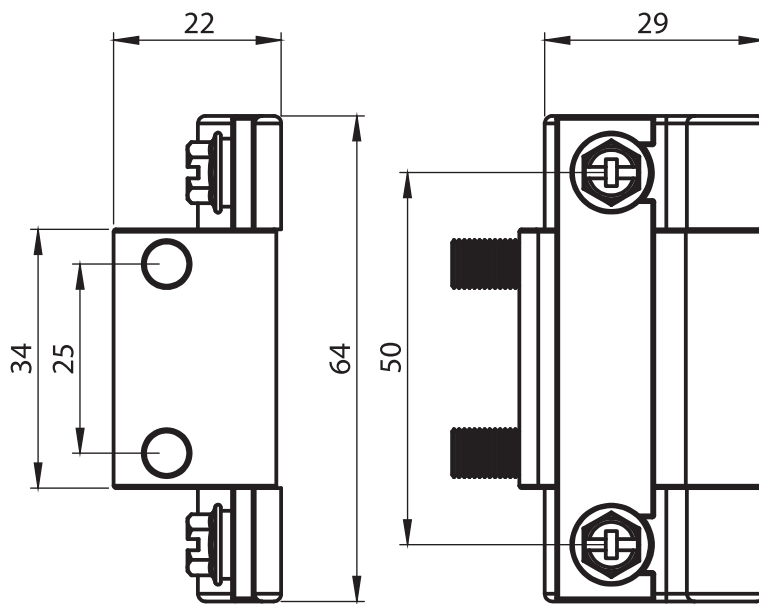

Material

Door Parts : Zinc die, black coated or chrome plated

Housing : Steel, black coated

Pin : Steel, zinc plated

3050 - 180° Hinge

	Black Coated	Chrome Plated
Item Number	3050 - 210	3050 - 220

LH/RH