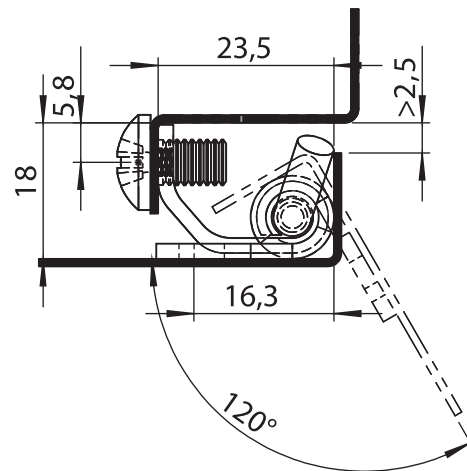

Material

- Hinge Housing** : Steel, zinc plated
- Door Part** : Steel, zinc plated
- Pin** : Steel, zinc plated

• Screws are not included

3051 - 120° Hinge

Item Number	3051 - 330
-------------	------------

LH/RH