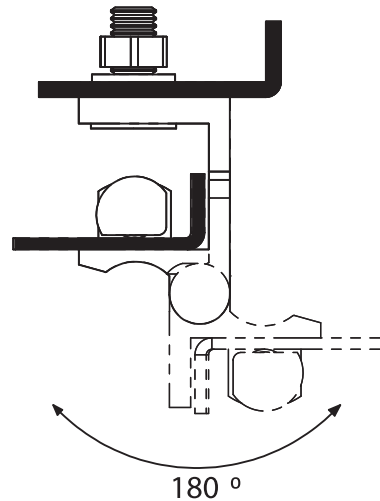

Material

- Housing** : Zinc die, black coated or chrome plated
- Pin 1** : Steel, zinc plated
- Pin 2** : Polyamide (PA)
- Washer** : Brass

3054 - 180° Hinge

	Black Coated	Chrome Plated
Item Number	3054 - 210	3054 - 220