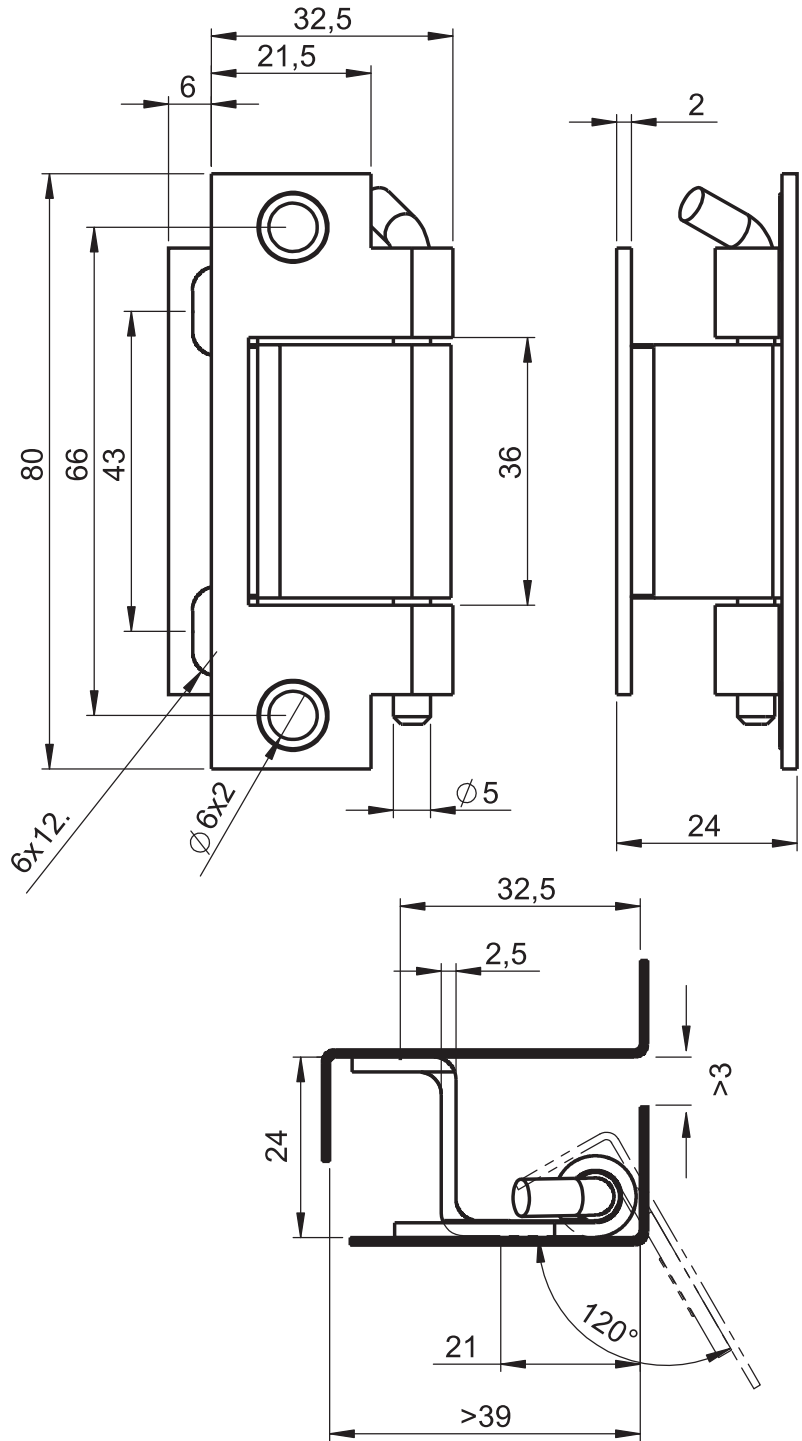

Concealed Hinges

Material

- Housing** : Steel, zinc plated
- Welding Part** : Steel, zinc plated
- Pin** : Steel, zinc plated

• Screws are not included

3054 - 120° Hinge

Item Number	3054 - 330
-------------	------------

LH/RH