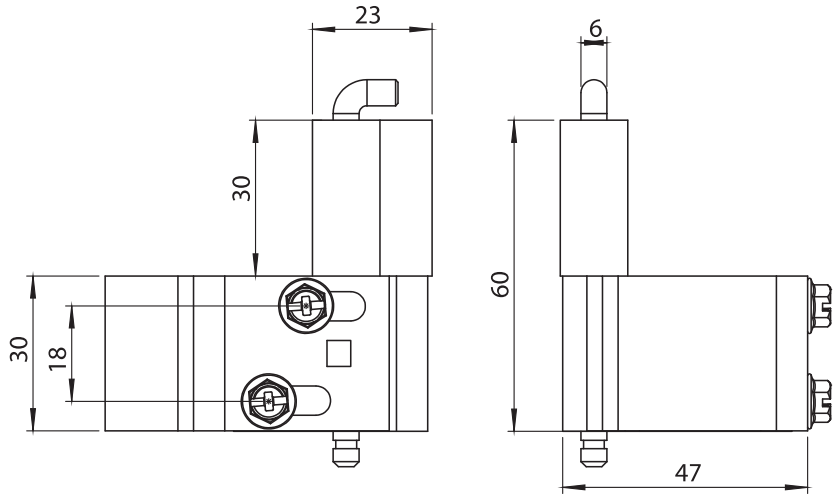

Concealed Hinges

Material

- Housing** : Steel, zinc plated
- Welding Part** : Steel
- Pin** : Steel, zinc plated

3055 - 90° Hinge

3055 - 90° Hinge	
Item Number	3055 - 330

LH/RH