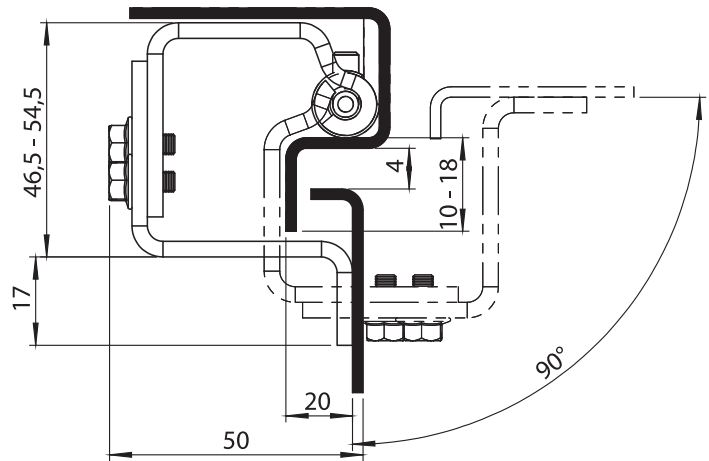

Concealed Hinges

Material

- Housing** : Steel, zinc plated
- Welding Part** : Steel
- Pin** : Steel, zinc plated

3055 - 90° Hinge

3055 - 90° Hinge	
Item Number	3055 - 330

LH/RH