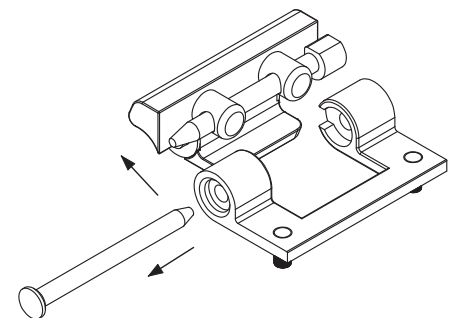

Corner Hinges

Material

Housing : Zinc die, black coated or chrome plated
Pin : Polyamide (PA)

3056 - 180° Hinge

	Black Coated	Chrome Plated
Item Number	3056 - 210	3056 - 220