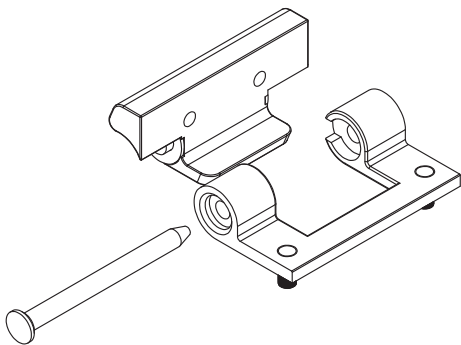

Material

Housing : Zinc die, black coated or chrome plated

Pin : Polyamide (PA)

3057 - 180° Hinge

	Black Coated	Chrome Plated
Item Number	3057 - 210	3057 - 220