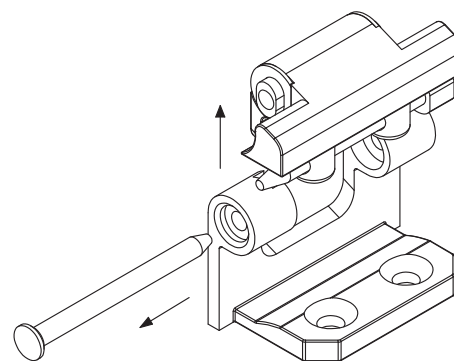

Corner Hinges

Material

Housing : Zinc die, black coated or chrome plated

Pin : Polyamide (PA)

3058 - 180° Hinge

	Black Coated	Chrome Plated
Item Number	3058 - 210	3058 - 220

LH/RH