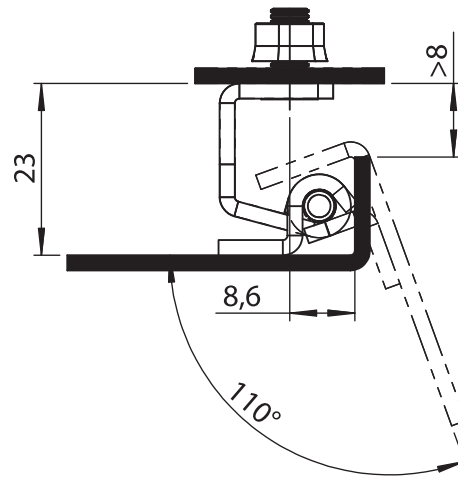

Material

- Housing** : Steel, zinc plated
- Welding Part** : Steel, zinc plated
- Pin** : Steel, zinc plated

3061 - 110° Hinge

3061 - 110° Hinge	
Item Number	3061 - 330

LH/RH