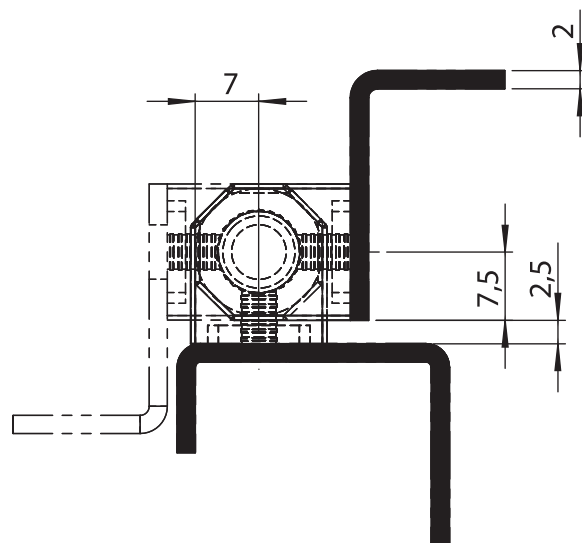

Stainless Steel Products

Material

Housing : Stainless Steel AISI 316
Pin : Stainless Steel AISI 304

3067 - 180° Hinge

| | |
|-------------|------------|
| Item Number | 3067 - 500 |
|-------------|------------|

LH/RH