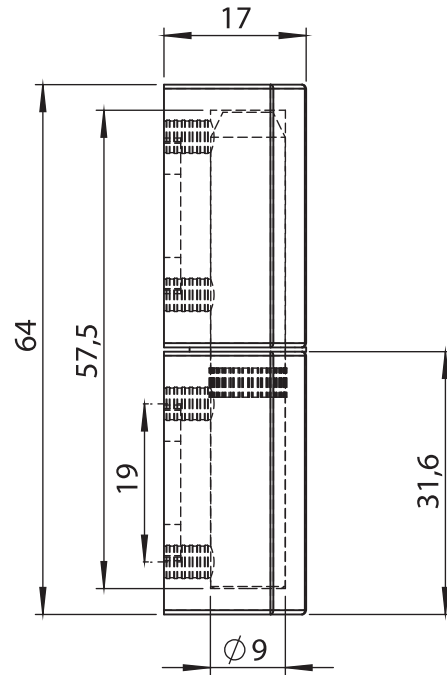

Stainless Steel Products

Material

Housing : Stainless Steel AISI 316
Pin : Stainless Steel AISI 304

3067 - 180° Hinge

| | |
|-------------|------------|
| Item Number | 3067 - 500 |
|-------------|------------|

LH/RH