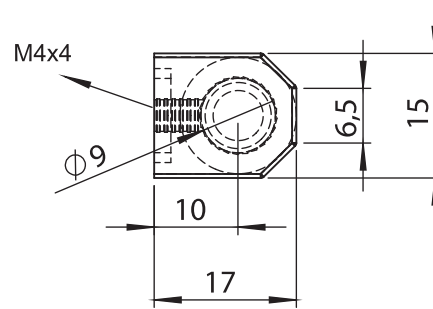

Stainless Steel Products

Material

Housing : Stainless Steel AISI 316
Pin : Stainless Steel AISI 304

3067 - 180° Hinge

| | |
|-------------|------------|
| Item Number | 3067 - 500 |
|-------------|------------|

LH/RH