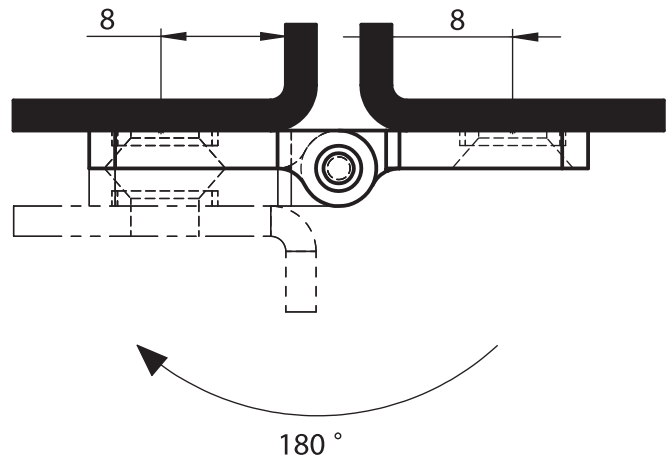

Leaf Hinges

Material

Housing : Zinc die, chrome plated,
or black coated
Pin : Steel, zinc plated

3070 - 180° Hinge

	Raw	Black Coated	Chrome Plated
Item Number	3070 - 200	3070 - 210	3070 - 220

Complete Zinc Die

LH/RH