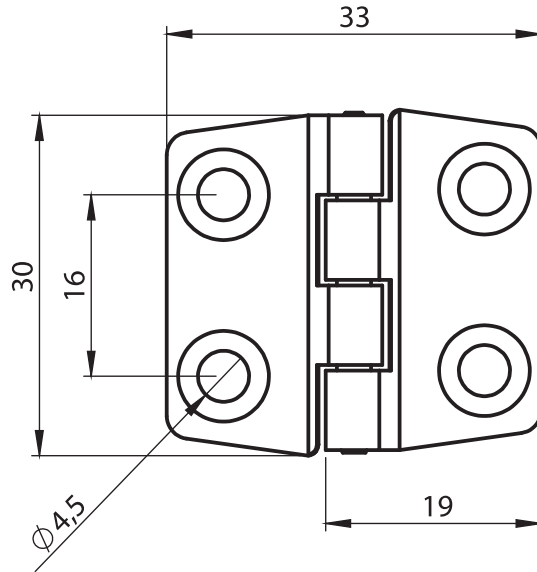

Leaf Hinges

Material

Housing : Zinc die, chrome plated,
or black coated
Pin : Steel, zinc plated

3070 - 180° Hinge

	Raw	Black Coated	Chrome Plated
Item Number	3070 - 200	3070 - 210	3070 - 220

Complete Zinc Die

LH/RH