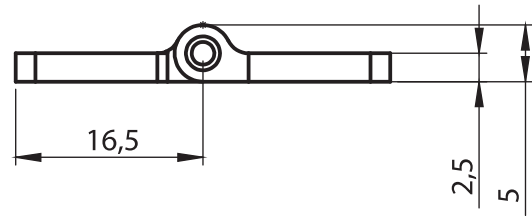

Leaf Hinges

Material

Housing : Zinc die, chrome plated,
or black coated
Pin : Steel, zinc plated

3070 - 180° Hinge

	Raw	Black Coated	Chrome Plated
Item Number	3070 - 200	3070 - 210	3070 - 220

Complete Zinc Die

LH/RH