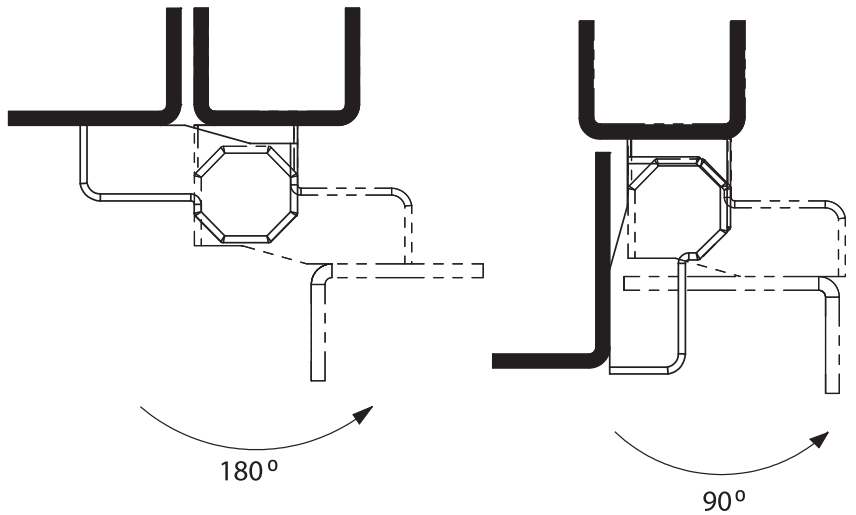

Leaf Hinges

M4x4

Material

Housing : Zinc die, chrome plated or black coated

Pin : Steel, zinc plated

3071 - 180° Lift Off Hinge

	Raw	Black Coated	Chrome Plated
RH	3071 - 200	3071 - 210	3071 - 220
LH	3171 - 200	3171 - 210	3171 - 220

Complete Metal

LH

RH