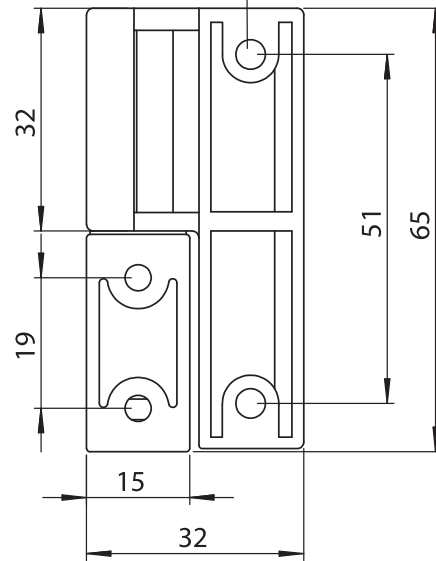

Leaf Hinges

M4x4

Material

Housing : Zinc die, chrome plated or black coated

Pin : Steel, zinc plated

3071 - 180° Lift Off Hinge

	Raw	Black Coated	Chrome Plated
RH	3071 - 200	3071 - 210	3071 - 220
LH	3171 - 200	3171 - 210	3171 - 220

Complete Metal

LH

RH