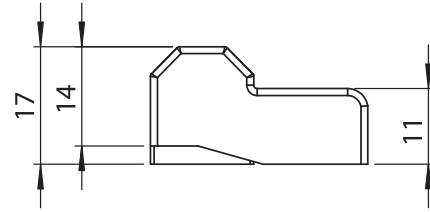

Leaf Hinges

M4x4

Material

Housing : Zinc die, chrome plated or black coated

Pin : Steel, zinc plated

3071 - 180° Lift Off Hinge

	Raw	Black Coated	Chrome Plated
RH	3071 - 200	3071 - 210	3071 - 220
LH	3171 - 200	3171 - 210	3171 - 220