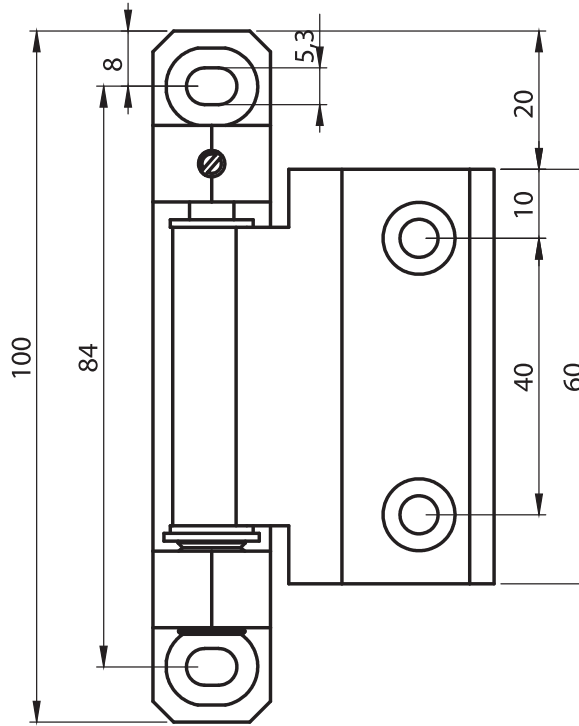

Leaf Hinges

Material

Housing : Zinc die, chrome plated or black coated

Pin : Steel or stainless steel AISI 304

Washers : Polyamide (PA6 GFR30)

3079 - 180° Hinge

	Black Coated	Chrome Plated
Item Number	3079 - 210	3079 - 220

Complete Metal

LH/RH