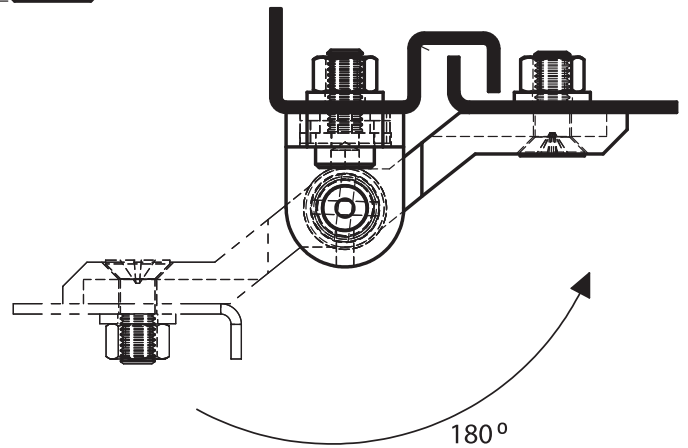

Leaf Hinges

Material

Housing : Zinc die, chrome plated or black coated

Pin : Steel or stainless steel AISI 304

Washers : Polyamide (PA6 GFR30)

3079 - 180° Hinge

	Black Coated	Chrome Plated
Item Number	3079 - 210	3079 - 220

Complete Metal

LH/RH