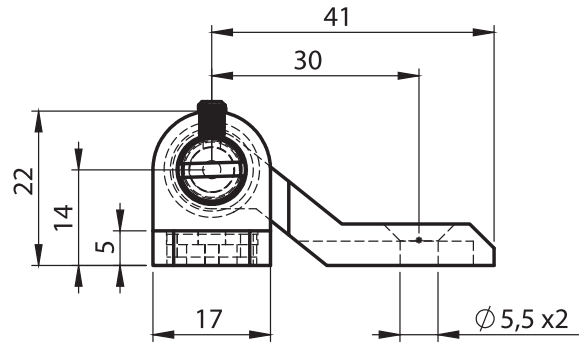

Leaf Hinges

Material

Housing : Zinc die, chrome plated or black coated

Pin : Steel or stainless steel AISI 304

Washers : Polyamide (PA6 GFR30)

3079 - 180° Hinge

	Black Coated	Chrome Plated
Item Number	3079 - 210	3079 - 220