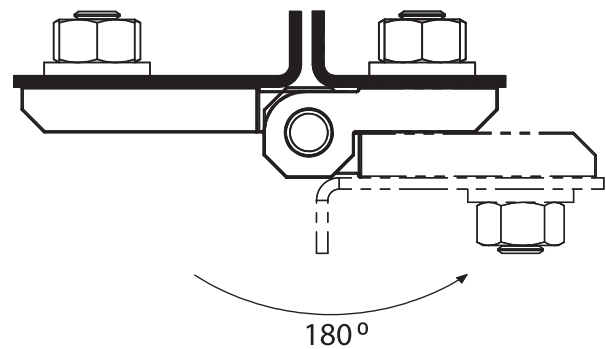

Stainless Steel Products

Material

Housing : Stainless Steel AISI 316
Pin : Stainless Steel AISI 304

3081 - 180° Hinge

Item Number	3081 - 500
-------------	------------