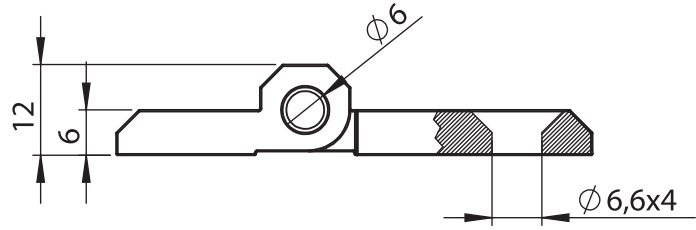

Stainless Steel Products

Material

Housing : Stainless Steel AISI 316
Pin : Stainless Steel AISI 304

3081 - 180° Hinge

Item Number	3081 - 500
-------------	------------