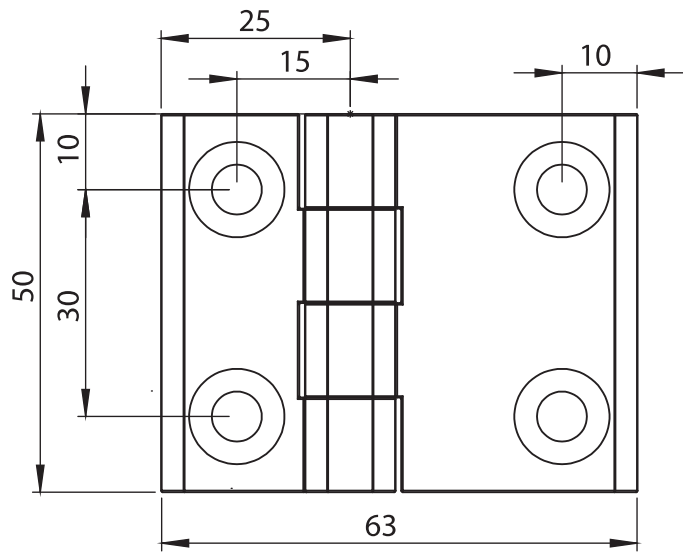

Stainless Steel Products

Material

Housing : Stainless Steel AISI 316
Pin : Stainless Steel AISI 304

3081 - 180° Hinge

Item Number	3081 - 500
-------------	------------