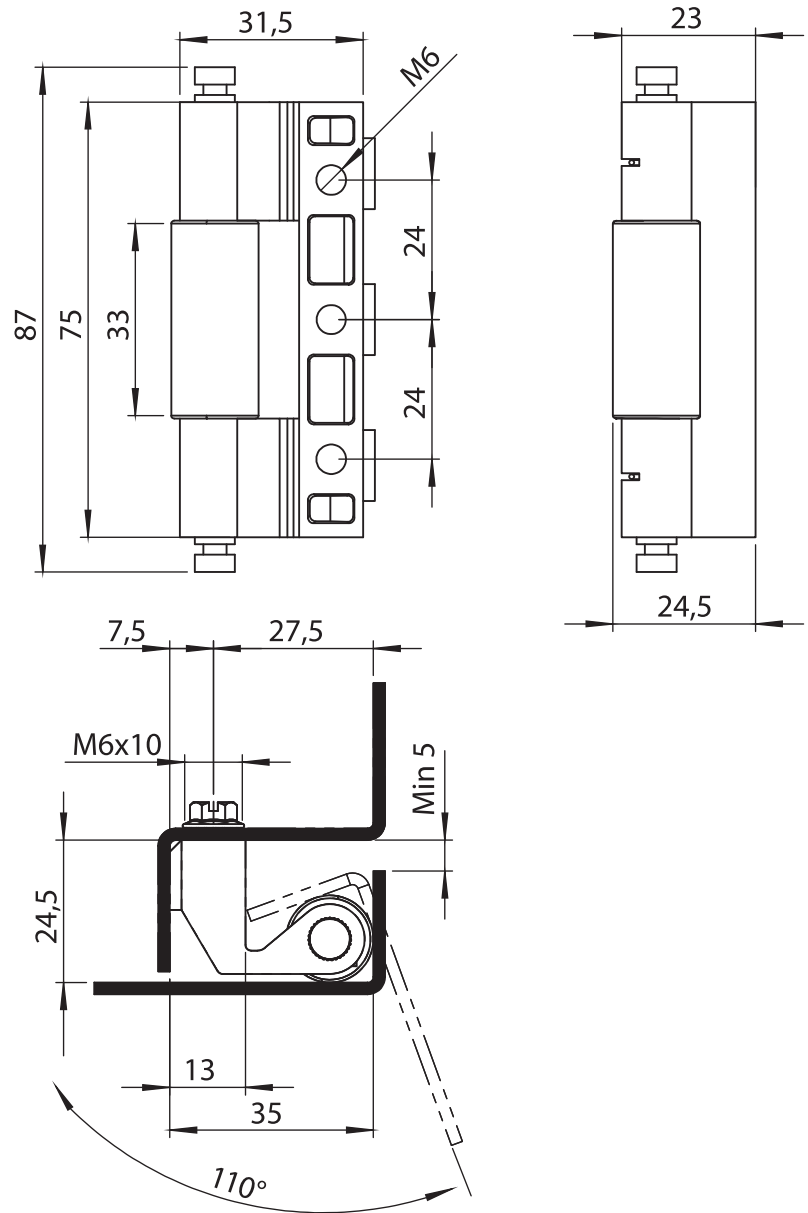

Concealed Hinges

Material

- Housing** : Zinc die, zinc plated
- Welding Part** : Steel, copper plated
- Pin** : Steel, zinc plated

Fixed Model

Removable Model

3196 - Fixed Model

	Item Number
Fixing at back	3196 - 350
Fixing in front	3196 - 370

3096 - Removable Model

	Item Number
Fixing at back	3096 - 350
Fixing in front	3096 - 370