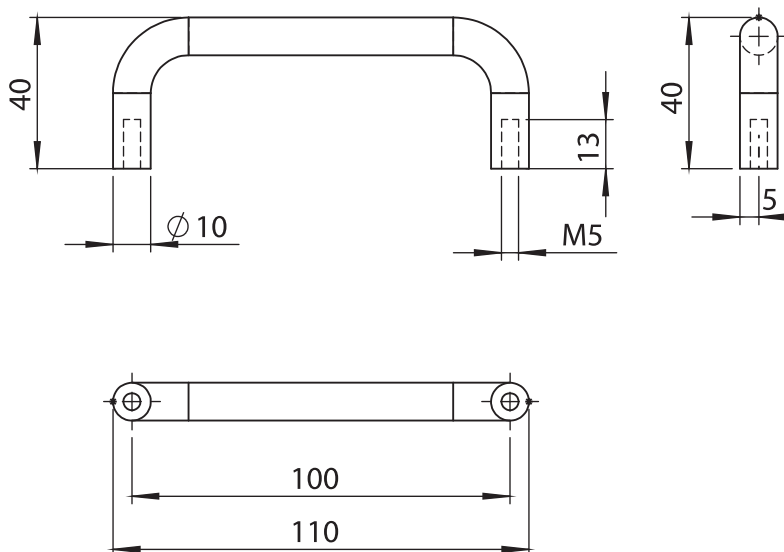

4005 - Handle For Drawer

	Chrome Plated	Black Coated
Item Number	4005 - 220	4005 - 210

4005
Handle For Drawer

Material

Zinc die, chrome plated or black coated

RoHS

Handles

4006 - Handle For Drawer

	Chrome Plated
Item Number	4006 - 220

4006
Handle For Drawer

Material

Zinc die, chrome plated

RoHS