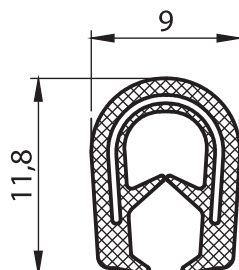

PVC, black
Steel spring core
For 1 - 2 mm thickness

6912

6913 - Gasket

Item Number	6913 - 100
-------------	------------

Material

PVC, black
Steel spring core
For 1 - 2 mm thickness

6913

6914 - Gasket

Thickness	Item Number
1-2,5 mm	6914 - 100
2-4 mm	6914 - 120

Material

PVC, black
Steel spring core

6914

6915 - Gasket

Item Number	6915 - 102
-------------	------------

Material

PVC, black
Steel spring core
For 1 - 3 mm thickness

6915

6916 - Gasket

Item Number	6916 - 100
-------------	------------

Material

PVC, black
Steel spring core
For 1 - 4 mm thickness

6916