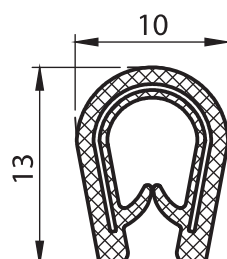

PVC, black
Steel spring core
For 1 - 2 mm thickness

6912

6913 - Gasket

Item Number	6913 - 100
-------------	------------

Material

PVC, black
Steel spring core
For 1 - 2 mm thickness

6913

6914 - Gasket

Thickness	Item Number
1-2,5 mm	6914 - 100
2-4 mm	6914 - 120

Material

PVC, black
Steel spring core

6914

6915 - Gasket

Item Number	6915 - 102
-------------	------------

Material

PVC, black
Steel spring core
For 1 - 3 mm thickness

6915

6916 - Gasket

Item Number	6916 - 100
-------------	------------

Material

PVC, black
Steel spring core
For 1 - 4 mm thickness

6916