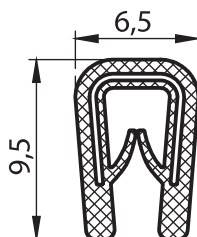

#### Material

PVC, black  
Steel spring core  
For 0,8 - 1,5 mm thickness

6911

#### Material

PVC, black  
Steel spring core  
For 1 - 2 mm thickness

6912

#### Material

PVC, black  
Steel spring core  
For 1 - 2 mm thickness

6913

### 6914 - Gasket

Thickness	Item Number
1-2,5 mm	6914 - 100
2-4 mm	6914 - 120