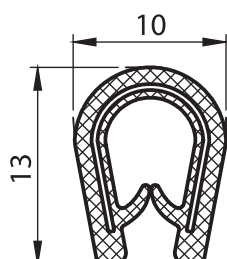

### 6914 - Gasket

Thickness	Item Number
1-2,5 mm	6914 - 100
2-4 mm	6914 - 120

#### Material

PVC, black  
Steel spring core  
For 1 - 3 mm thickness

6915

#### Material

PVC, black  
Steel spring core  
For 1 - 4 mm thickness

6916