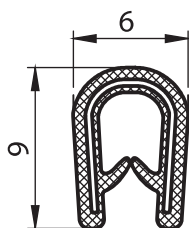

#### Material

PVC, black  
Steel spring core  
For 0,8 - 1,5 mm thickness

6911

#### Material

PVC, black  
Steel spring core  
For 1 - 2 mm thickness

6912

#### Material

PVC, black  
Steel spring core  
For 1 - 4 mm thickness

6916