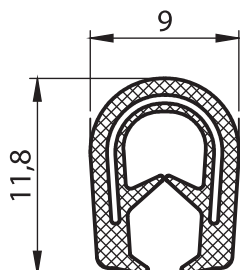

### 6914 - Gasket

Thickness	Item Number
1-2,5 mm	6914 - 100
2-4 mm	6914 - 120

#### Material

PVC, black  
Steel spring core

6914

#### Material

PVC, black  
Steel spring core  
For 1 - 3 mm thickness

6915