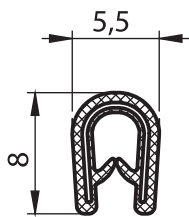

#### Material

PVC, black  
Steel spring core  
For 0,8 - 1,5 mm thickness

6911

#### Material

PVC, black  
Steel spring core  
For 1 - 2 mm thickness

6912

#### Material

PVC, black  
Steel spring core  
For 1 - 4 mm thickness

6916