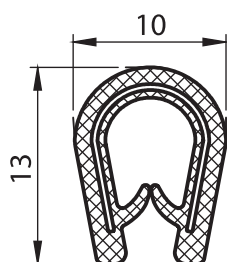

PVC, black
Steel spring core
For 1 - 2 mm thickness

6912

6913 - Gasket

Item Number	6913 - 100
-------------	------------

Material

PVC, black
Steel spring core
For 1 - 2 mm thickness

6913

6914 - Gasket

Thickness	Item Number
1-2,5 mm	6914 - 100
2-4 mm	6914 - 120

Material

PVC, black
Steel spring core

6914

6915 - Gasket

Item Number	6915 - 102
-------------	------------

Material

PVC, black
Steel spring core
For 1 - 3 mm thickness

6915

6916 - Gasket

Item Number	6916 - 100
-------------	------------

Material

PVC, black
Steel spring core
For 1 - 4 mm thickness

6916