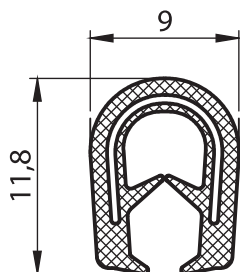

PVC, black
Steel spring core
For 1 - 2 mm thickness

6912

6913 - Gasket

Item Number	6913 - 100
-------------	------------

Material

PVC, black
Steel spring core
For 1 - 2 mm thickness

6913

6914 - Gasket

Thickness	Item Number
1-2,5 mm	6914 - 100
2-4 mm	6914 - 120

Material

PVC, black
Steel spring core

6914

6915 - Gasket

Item Number	6915 - 102
-------------	------------

Material

PVC, black
Steel spring core
For 1 - 3 mm thickness

6915

6916 - Gasket

Item Number	6916 - 100
-------------	------------

Material

PVC, black
Steel spring core
For 1 - 4 mm thickness

6916