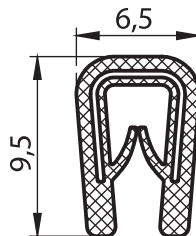

#### Material

PVC, black  
Steel spring core  
For 0,8 - 1,5 mm thickness

6911

#### Material

PVC, black  
Steel spring core  
For 1 - 2 mm thickness

6912

#### Material

PVC, black  
Steel spring core  
For 1 - 2 mm thickness

6913

### 6914 - Gasket

Thickness	Item Number
1-2,5 mm	6914 - 100
2-4 mm	6914 - 120