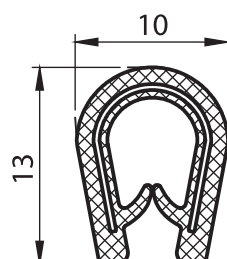

#### Material

PVC, black  
Steel spring core  
For 1 - 3 mm thickness

6915

#### Material

PVC, black  
Steel spring core  
For 1 - 4 mm thickness

6916