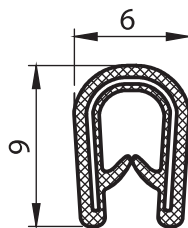

#### Material

PVC, black  
Steel spring core  
For 0,8 - 1,5 mm thickness

6911

#### Material

PVC, black  
Steel spring core  
For 1 - 2 mm thickness

6912

#### Material

PVC, black  
Steel spring core  
For 1 - 4 mm thickness

6916