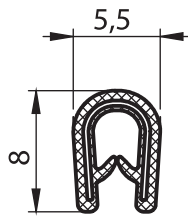

#### Material

PVC, black  
Steel spring core  
For 0,8 - 1,5 mm thickness

6911

#### Material

PVC, black  
Steel spring core  
For 1 - 2 mm thickness

6912

#### Material

PVC, black  
Steel spring core  
For 1 - 4 mm thickness

6916