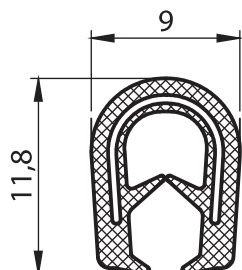

PVC, black
Steel spring core
For 1 - 2 mm thickness

6912

6913 - Gasket

Item Number	6913 - 100
-------------	------------

Material

PVC, black
Steel spring core
For 1 - 2 mm thickness

6913

6914 - Gasket

Thickness	Item Number
1-2,5 mm	6914 - 100
2-4 mm	6914 - 120

Material

PVC, black
Steel spring core

6914

6915 - Gasket

Item Number	6915 - 102
-------------	------------

Material

PVC, black
Steel spring core
For 1 - 3 mm thickness

6915

6916 - Gasket

Item Number	6916 - 100
-------------	------------

Material

PVC, black
Steel spring core
For 1 - 4 mm thickness

6916