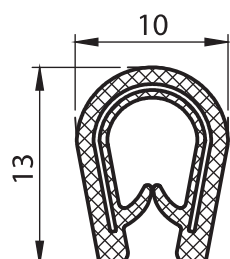

PVC, black
Steel spring core
For 1 - 2 mm thickness

6912

6913 - Gasket

Item Number	6913 - 100
-------------	------------

Material

PVC, black
Steel spring core
For 1 - 2 mm thickness

6913

6914 - Gasket

Thickness	Item Number
1-2,5 mm	6914 - 100
2-4 mm	6914 - 120

Material

PVC, black
Steel spring core

6914

6915 - Gasket

Item Number	6915 - 102
-------------	------------

Material

PVC, black
Steel spring core
For 1 - 3 mm thickness

6915

6916 - Gasket

Item Number	6916 - 100
-------------	------------

Material

PVC, black
Steel spring core
For 1 - 4 mm thickness

6916