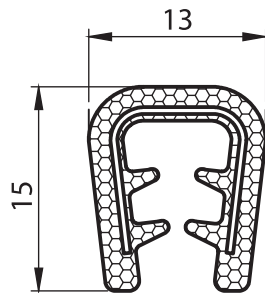

#### Material

EPDM, black  
Steel spring core  
For 1 - 3 mm thickness

6925

#### Material

EPDM, black  
Steel spring core  
For 5 - 6 mm thickness

6926

#### Material

EPDM, black  
Steel spring core  
For 5 - 8 mm thickness

6927