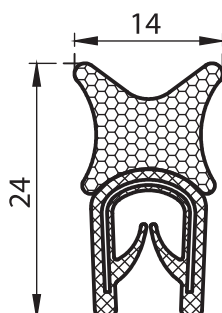

#### Material

EPDM, black  
Steel spring core  
For 5 - 6 mm thickness

6926

#### Material

EPDM, black  
Steel spring core  
For 5 - 8 mm thickness

6927

#### Material

EPDM + PVC, black  
Steel spring core  
For 1 - 4 mm thickness

6928