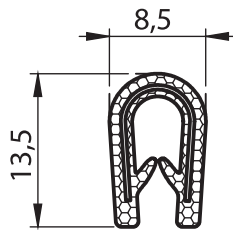

#### Material

EPDM, black  
Steel spring core  
For 1 - 2 mm thickness

6924

#### Material

EPDM, black  
Steel spring core  
For 1 - 3 mm thickness

6925

#### Material

EPDM, black  
Steel spring core  
For 5 - 6 mm thickness

6926

#### Material

EPDM, black  
Steel spring core  
For 5 - 8 mm thickness

6927