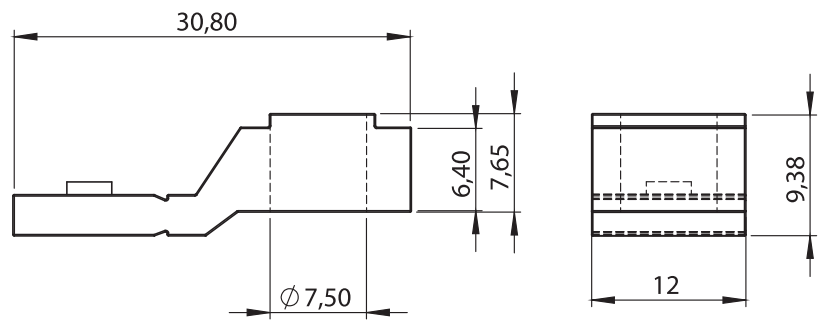

Latches and Miscellaneous Locks

**Material**

Zinc die, raw

**7005 - Pannel Fixing Part**

Item Number	7005 - 001
-------------	------------