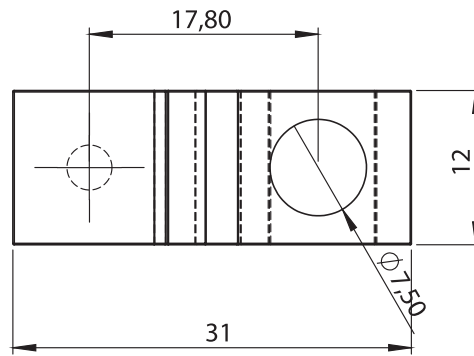

Latches and Miscellaneous Locks

**Material**

Zinc die, raw

**7005 - Pannel Fixing Part**

Item Number	7005 - 001
-------------	------------