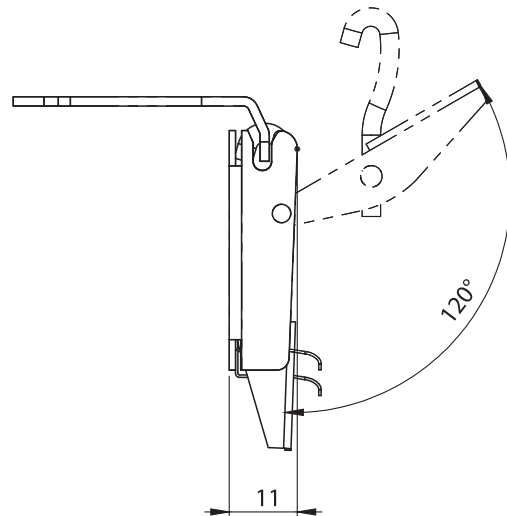

Material

Stainless Steel AISI 304

- Catcher included in the code

7401 - Latch

Item Number	7401 - 500
-------------	------------