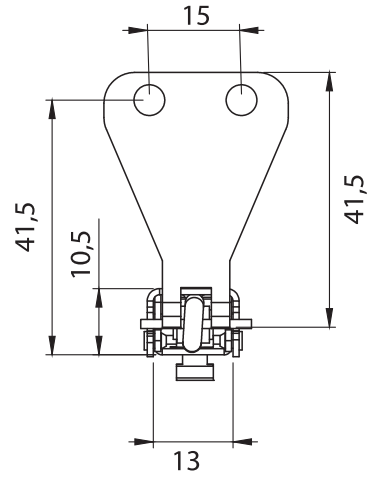

Material

Stainless Steel AISI 304

- Catcher included in the code

7401 - Latch

Item Number	7401 - 500
-------------	------------