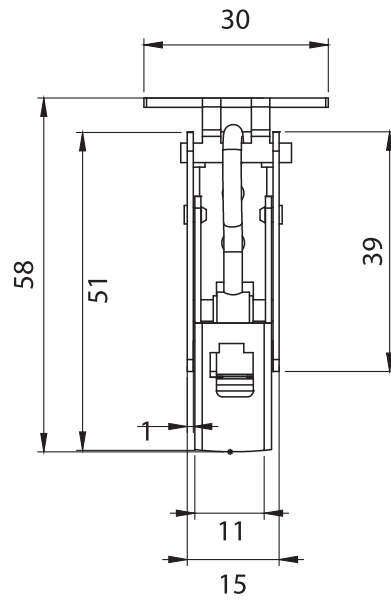

Material

Stainless Steel AISI 304

- Catcher included in the code

7401 - Latch

Item Number	7401 - 500
-------------	------------