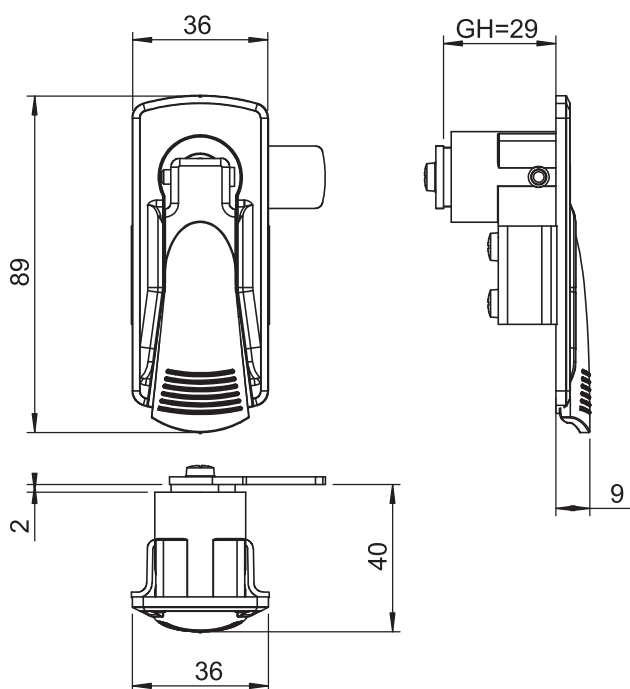

Clip-In Model

With Bracket

7710 - Clip-In Functional lock

	RH	LH
Item Number	7710 - 001 - xxx	7710 - 002 - xxx

7710 - Functional lock with Bracket

	RH	LH
Item Number	7710 - 101 - xxx	7710 - 102 - xxx

You may chose XXX section from cam tables

Latches and Miscellaneous Locks

Material

Housing: Polyamide (PA6 GFR30), black

Cam : Steel, zinc plated or Polyamide (PA6 GFR30), black

Ts : 0,8 - 2 mm

Options

Cams : Pages 94 - 95

IP 54