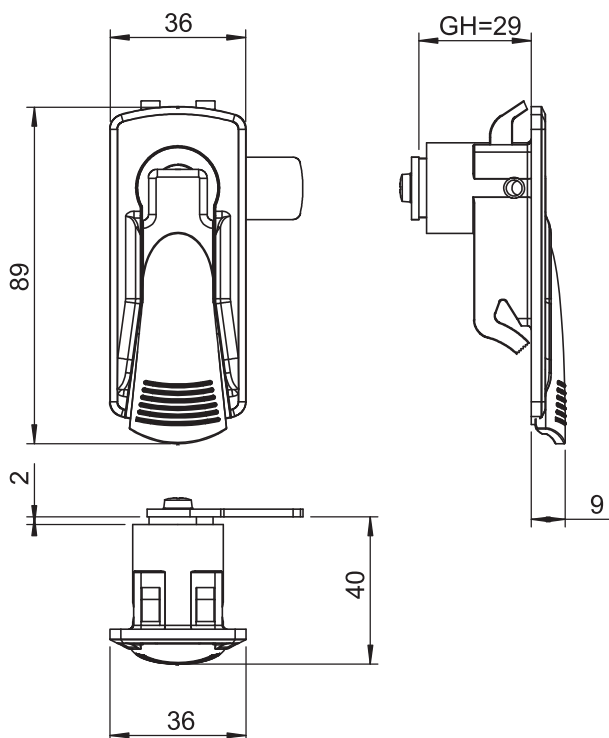

Clip-In Model

With Bracket

7710 - Clip-In Functional lock

	RH	LH
Item Number	7710 - 001 - xxx	7710 - 002 - xxx

7710 - Functional lock with Bracket

	RH	LH
Item Number	7710 - 101 - xxx	7710 - 102 - xxx

You may chose XXX section from cam tables

Latches and Miscellaneous Locks

Material

Housing: Polyamide (PA6 GFR30), black

Cam : Steel, zinc plated or Polyamide (PA6 GFR30), black

Ts : 0,8 - 2 mm

Options

Cams : Pages 94 - 95

IP 54