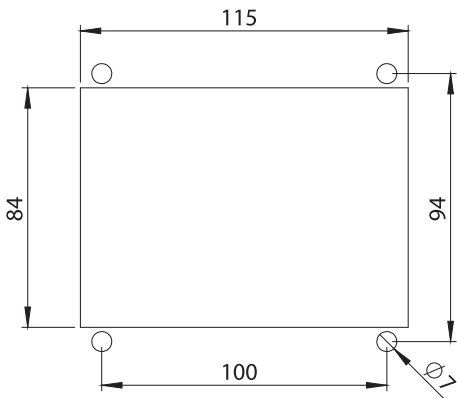

Material

- Housing** : Steel, black coated
- Handle** : Steel, black coated
- Cam** : Zinc die
- Gasket** : Polyurethane
- Catcher** : Steel, zinc plated

Cut out

7740 - Heavy Duty Lock

Cylinder Type	77 mm Cam	81 mm Cam
Keyed 3333	7741 - 023	7742 - 023
Keyed Alike	7741 - 027	7742 - 027
Keyed Differ	7741 - 029	7742 - 029