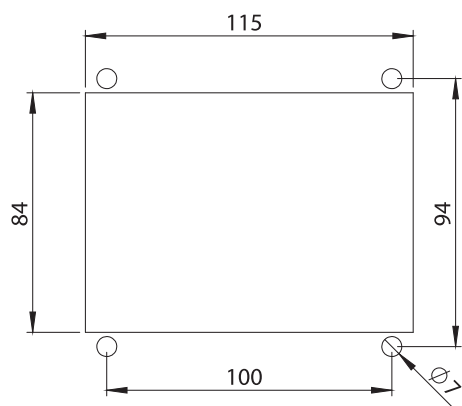

Material

- Housing** : Steel, black coated
- Handle** : Steel, black coated
- Cam** : Zinc die
- Gasket** : Polyurethane
- Catcher** : Steel, zinc plated

Cut out

7740 - Heavy Duty Lock

Cylinder Type	77 mm Cam	81 mm Cam
Keyed 3333	7741 - 023	7742 - 023
Keyed Alike	7741 - 027	7742 - 027
Keyed Differ	7741 - 029	7742 - 029