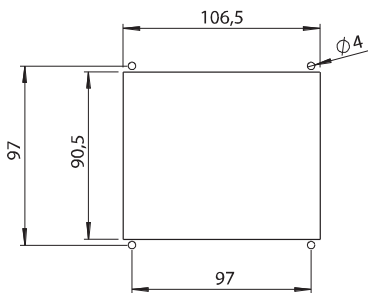

Material

Housing : Polyamide (PA6 GFR30), black

Cam : Steel, zinc plated

- Please contact Elkomsan for different types of cams

Cut out

7750 - Heavy Duty Lock

Key Type	
Keyed Alike	7750 - 027

IP 54

LH/RH