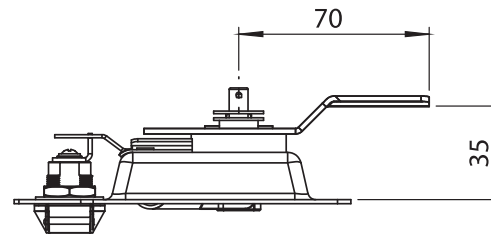

Material

Stainless Steel AISI 304

Cut Out

7755 - Cabinet Lock

Cylinder Type	Item Number
Keyed Alike	7755 - 027

IP 65  LH/RH 