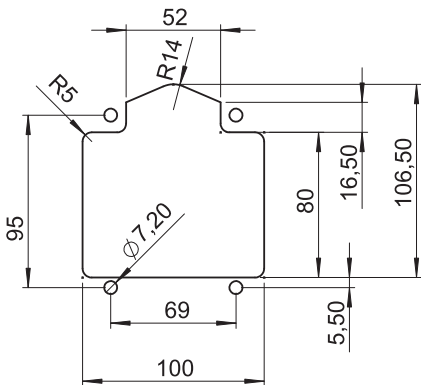

Material

Stainless Steel AISI 304

Cut Out

7755 - Cabinet Lock

Cylinder Type	Item Number
Keyed Alike	7755 - 027

IP 65  LH/RH 