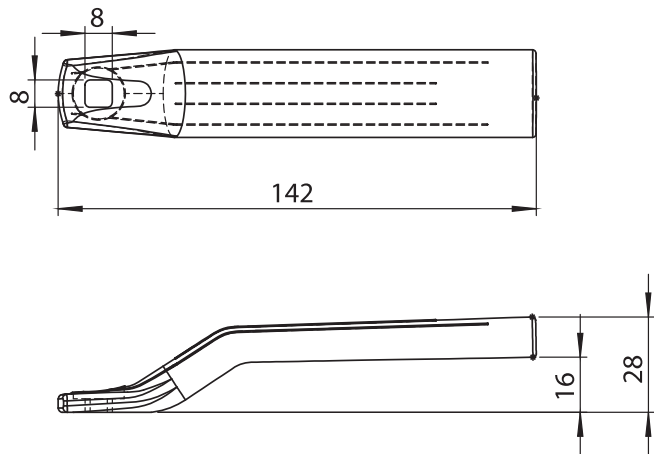

**8650**  
Adapter for Narrow Widths

**Material**

Steel, zinc plated

8650 - Adapter for Narrow Widths

|             |          |
|-------------|----------|
| Item Number | 8650-001 |
|-------------|----------|

**8660**  
Emergency Handle for Rod Latch

**Material**

Polyamide (PA6 GFR30), black

8660 - Emergency Handle for Rod Latch

|             |            |
|-------------|------------|
| Item Number | 8660 - 001 |
|-------------|------------|