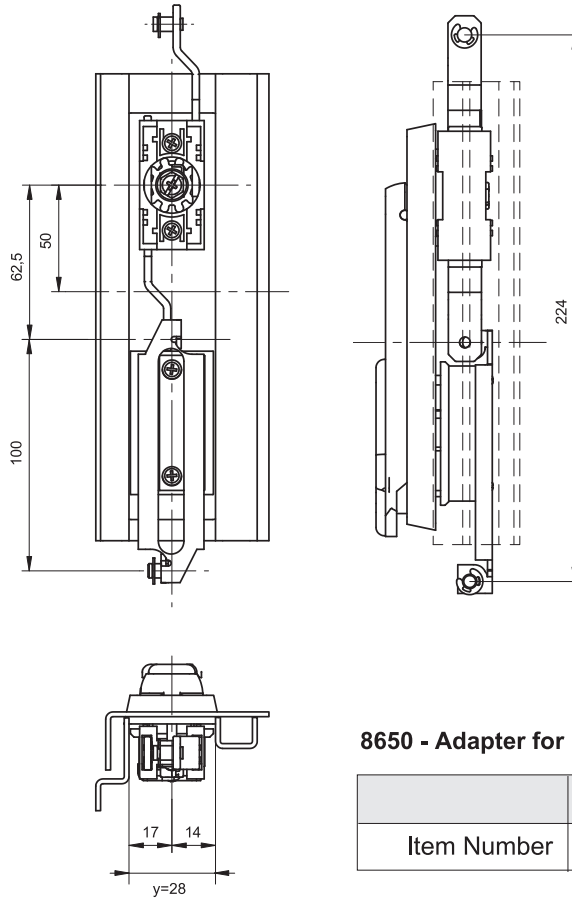

**8650**  
Adapter for Narrow Widths

**Material**

Steel, zinc plated

8650 - Adapter for Narrow Widths

|             |          |
|-------------|----------|
| Item Number | 8650-001 |
|-------------|----------|

**8660**  
Emergency Handle for Rod Latch

**Material**

Polyamide (PA6 GFR30), black

8660 - Emergency Handle for Rod Latch

|             |            |
|-------------|------------|
| Item Number | 8660 - 001 |
|-------------|------------|