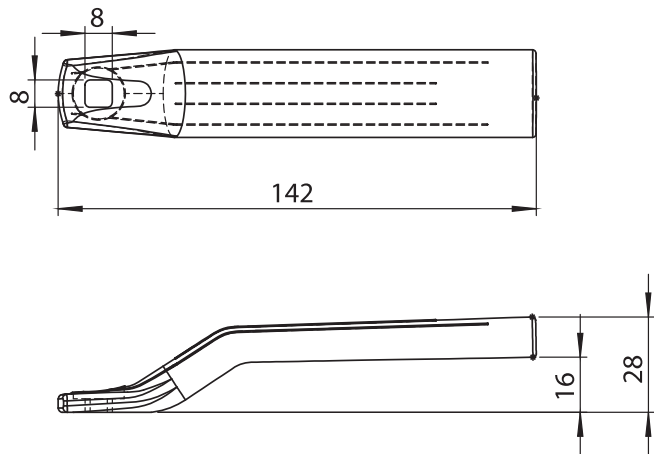

**8650**  
Adapter for Narrow Widths

**Material**

Steel, zinc plated

**8650 - Adapter for Narrow Widths**

Item Number	8650-001
-------------	----------

**8660**  
Emergency Handle for Rod Latch

**Material**

Polyamide (PA6 GFR30), black

**8660 - Emergency Handle for Rod Latch**

Item Number	8660 - 001
-------------	------------