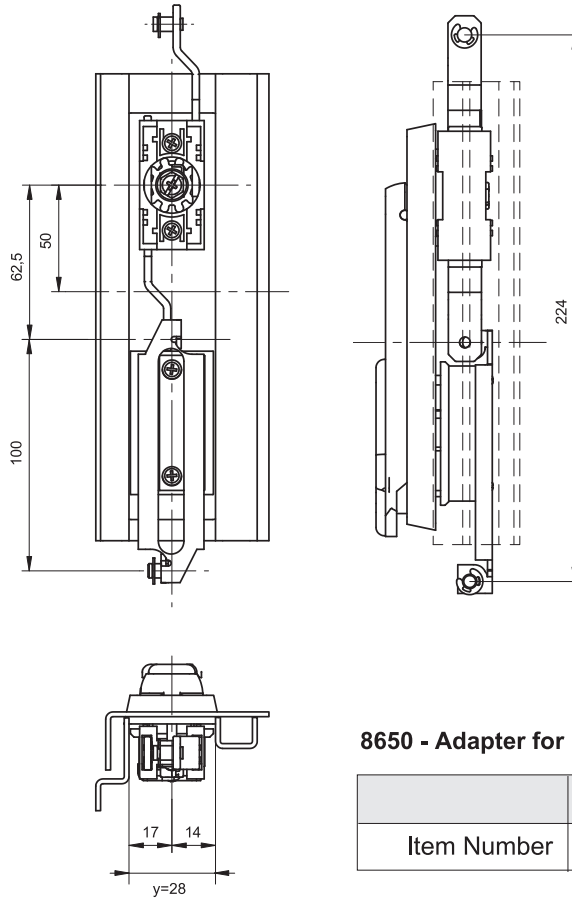

**8650**  
Adapter for Narrow Widths

**Material**

Steel, zinc plated

**8650 - Adapter for Narrow Widths**

Item Number	8650-001
-------------	----------

**8660**  
Emergency Handle for Rod Latch

**Material**

Polyamide (PA6 GFR30), black

**8660 - Emergency Handle for Rod Latch**

Item Number	8660 - 001
-------------	------------